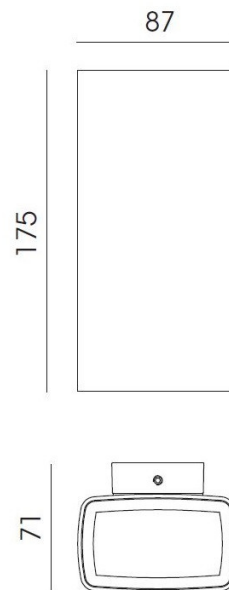

FLOS

Flos Climber 87 Up & Down LED Wall Light

LA6029

SOURCE: <https://www.davidvillagelighting.co.uk/product/Flos-Climber-87-Up-Down-LED-Wall-Light/20129>

PRODUCT DESCRIPTION

Designer: Piero Lissoni

Climber 87 Up & Down LED Wall Light by Flos

Designed and perfected for outdoor use, the Climber 87 LED light emits light both upwards and downwards at a beam angle of 14° or 73°. The lower part of the light has a shutter that restricts any glare, providing a soft light, while in the upper part, glass seals the light and does not allowing for any water to sit.

PRODUCT SPECIFICATION

Light	12W, 784 lumens. Choose colour temperature
Source:	between 2700K, 3000K or 4000K.
IP Code:	65
Dimming:	Non-dimmable
Dimensions:	17.5cm height 8.7cm width 7.1cm depth

For all sales and technical enquiries, please contact: