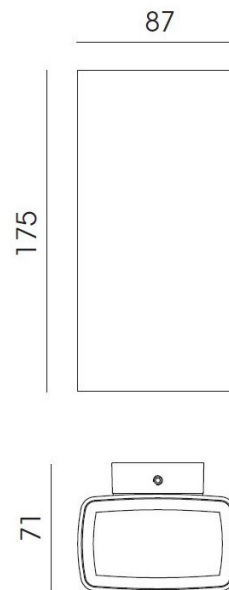

### Climber 87 Up & Down LED Wall Light by Flos

Designed and perfected for outdoor use, the Climber 87 LED light emits light both upwards and downwards at a beam angle of 14° or 73°. The lower part of the light has a shutter that restricts any glare, providing a soft light, while in the upper part, glass seals the light and does not allowing for any water to sit.

The smallest light in the [Flos Climber collection](#) by designer Piero Lissoni, the 87 Up & Down wall light can be used in both indoor and outdoor areas thanks to its discreet, stylish and minimalist design.

## PRODUCT SPECIFICATION

<b>Light</b>	12W, 784 lumens. Choose colour temperature
<b>Source:</b>	between 2700K, 3000K or 4000K.
<b>IP Code:</b>	65
<b>Dimming:</b>	Non-dimmable
<b>Dimensions:</b>	17.5cm height 8.7cm width 7.1cm depth