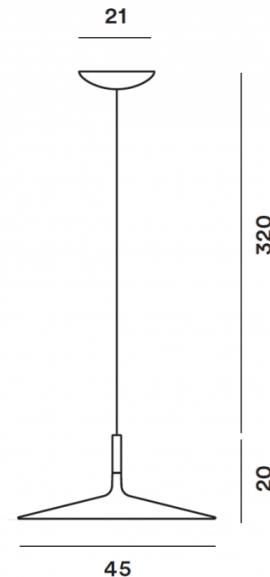

PRODUCT SPECIFICATION

- Light Source:** 11.7W, 2700K, 1279 Lumens
- IP Code:** 20
- Dimming:** Dimmable via Bluetooth using the Casambi App.
- Dimensions:** Shade: Ø45cm
Shade Height: 20cm
Ceiling Rose: Ø21cm
Cable Length: 320cm