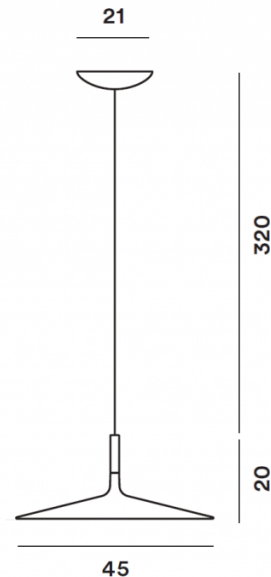

**PRODUCT SPECIFICATION**

- Light Source:** 11.7W, 2700K, 1279 Lumens
- IP Code:** 20
- Dimming:** Dimmable via Bluetooth using the Casambi App.
- Dimensions:** Shade: Ø45cm  
Shade Height: 20cm  
Ceiling Rose: Ø21cm  
Cable Length: 320cm