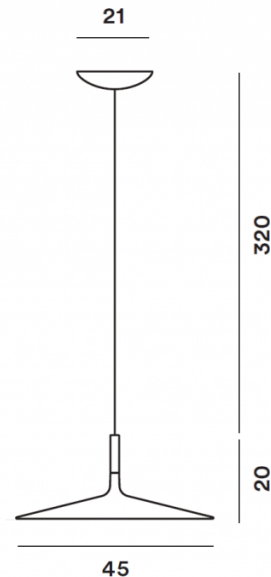

FOSCARINI

LA6026

**Foscarini Aplomb Large LED
MyLight Pendant**

SOURCE: <https://www.davidvillagelighting.co.uk/product/Foscarini-Aplomb-Large-LED-MyLight-Pendant/20123>

PRODUCT DESCRIPTION

Designer: Paolo Lucidi & Luca Pevere

PRODUCT SPECIFICATION

- Light Source:** 11.7W, 2700K, 1279 Lumens
- IP Code:** 20
- Dimming:** Dimmable via Bluetooth using the Casambi App.
- Dimensions:** Shade: Ø45cm
Shade Height: 20cm
Ceiling Rose: Ø21cm
Cable Length: 320cm