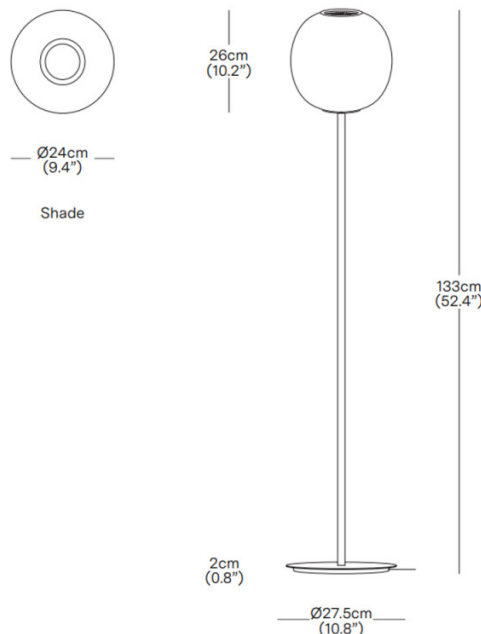

For all sales and technical enquiries, please contact:

+44 (0)114 263 4266

info@davidvillagelighting.co.uk

www.davidvillagelighting.co.uk