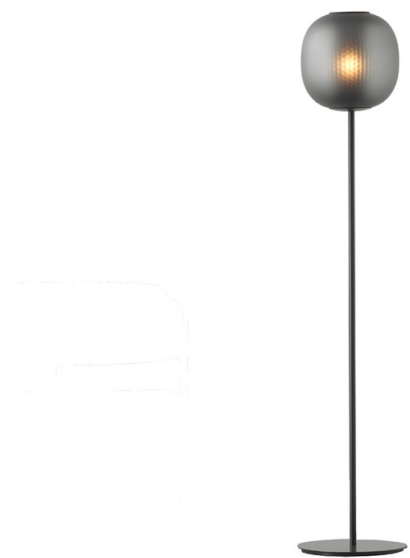

# Resident Bloom Floor Lamp

LA6025

SOURCE: <https://www.davidvillagelighting.co.uk/product/Resident-Bloom-Floor-Lamp/20121>

## PRODUCT DESCRIPTION

**Designer:** Tim Rundle

### Resident Bloom Floor Lamp

The Resident Bloom Floor Lamp by Tim Rundle captures the delicate elegance of paper lanterns with its super-elliptical frosted glass shade and finely perforated mesh core. The combination of these materials creates a soft-focus texture within the shade and a downward pool of light that beautifully illuminates the surrounding area.

Set atop a bold matte black floor stand, the Bloom Floor Lamp's distinct character shines both when switched on and off. Its timeless design pairs well with minimalist interiors while also adding contrast to more vibrant spaces. With its graceful silhouette and warm glow, the Bloom Floor Lamp is an enduring statement piece for modern living.