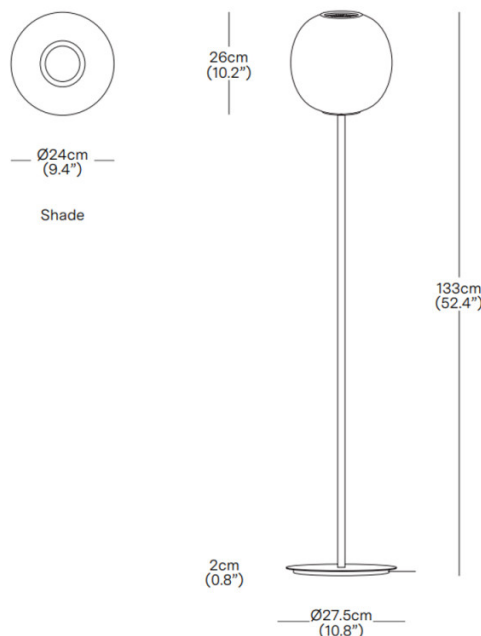

For all sales and technical enquiries, please contact:

+44 (0)114 263 4266

info@davidvillagelighting.co.uk

www.davidvillagelighting.co.uk