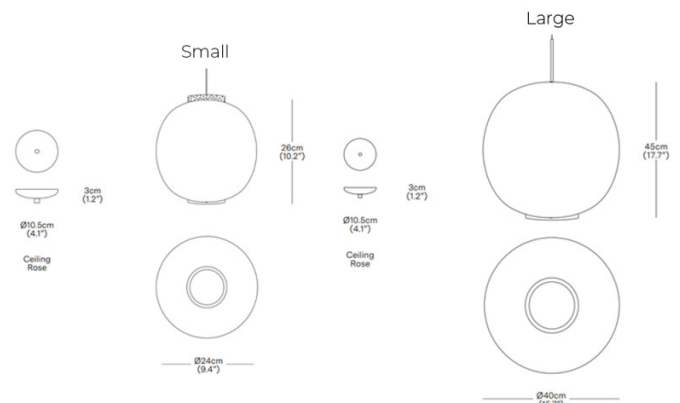

PRODUCT SPECIFICATION

Light Source: 1 x Max 5W E27 LED (Included)

IP Code: 20

Dimming: Dimmable via mains phase dimming.

Dimensions: **Small**

Height: 26cm
Shade: Ø24cm

Large

Height: 45cm
Shade: Ø40cm

Canopy (Both Sizes): Ø10.5cm

Canopy Height (Both Sizes): 3cm

Cable Length (Both Sizes): 20-200cm

For all sales and technical enquiries, please contact:

+44 (0)114 263 4266

info@davidvillagelighting.co.uk

www.davidvillagelighting.co.uk