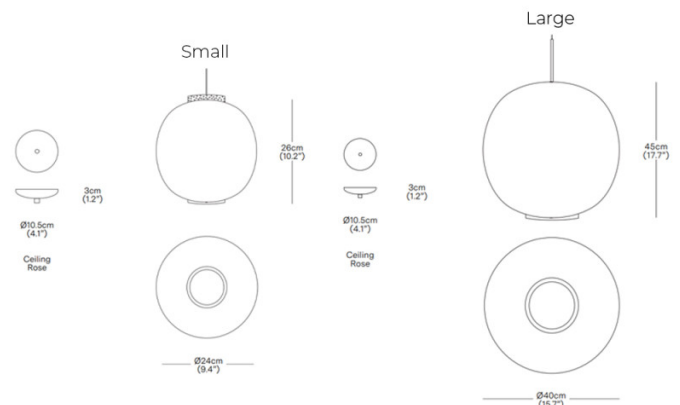

PRODUCT SPECIFICATION

Light Source: 1 x Max 5W E27 LED (Included)

IP Code: 20

Dimming: Dimmable via mains phase dimming.

Dimensions: **Small**

Height: 26cm
Shade: Ø24cm

Large

Height: 45cm
Shade: Ø40cm

Canopy (Both Sizes): Ø10.5cm

Canopy Height (Both Sizes): 3cm

Cable Length (Both Sizes): 20-200cm

For all sales and technical enquiries, please contact:

+44 (0)114 263 4266

info@davidvillagelighting.co.uk

www.davidvillagelighting.co.uk