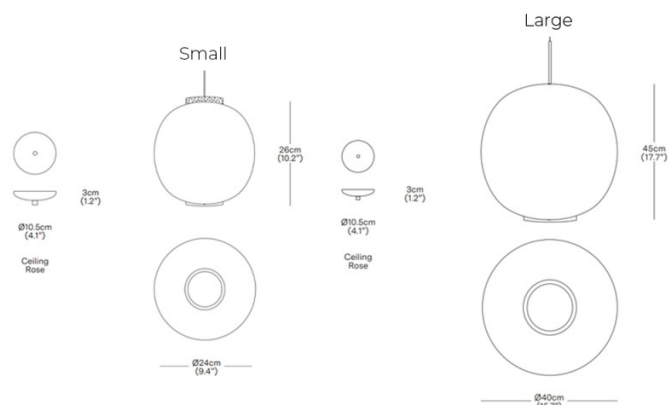

PRODUCT SPECIFICATION

Light Source: 1 x Max 5W E27 LED (Included)

IP Code: 20

Dimming: Dimmable via mains phase dimming.

Dimensions: **Small**

Height: 26cm
Shade: Ø24cm

Large

Height: 45cm
Shade: Ø40cm

Canopy (Both Sizes): Ø10.5cm

Canopy Height (Both Sizes): 3cm

Cable Length (Both Sizes): 20-200cm

For all sales and technical enquiries, please contact:

+44 (0)114 263 4266

info@davidvillagelighting.co.uk

www.davidvillagelighting.co.uk