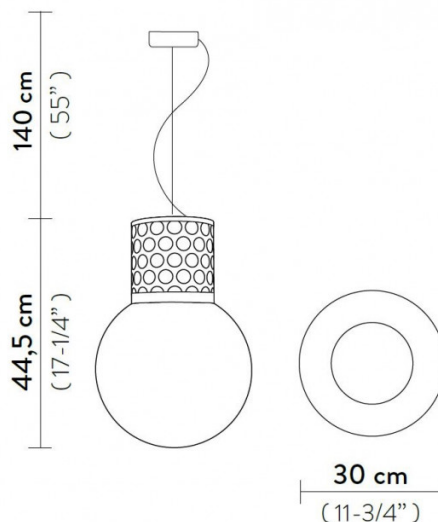

## PRODUCT SPECIFICATION

- Light Source:** 2 x Max 12W E27 LED (excluded)
- IP Code:** 20
- Dimming:** Dimmable via mains phase dimming.
- Dimensions:** Glass Sphere: Ø30cm  
Height: 44.5cm  
Max Drop: 140cm