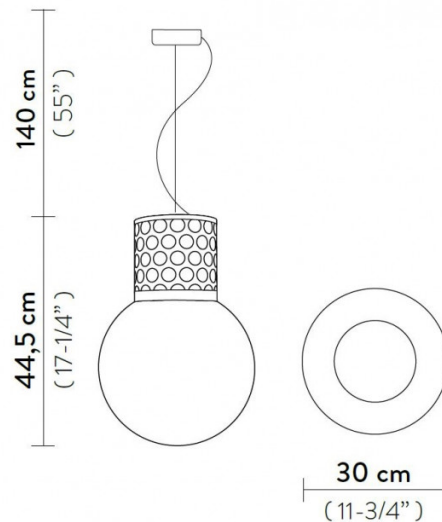

A perfect addition to your bedroom, living room, restaurants or cafes.

PRODUCT SPECIFICATION

- Light Source:** 2 x Max 12W E27 LED (excluded)
- IP Code:** 20
- Dimming:** Dimmable via mains phase dimming.
- Dimensions:** Glass Sphere: Ø30cm
Height: 44.5cm
Max Drop: 140cm