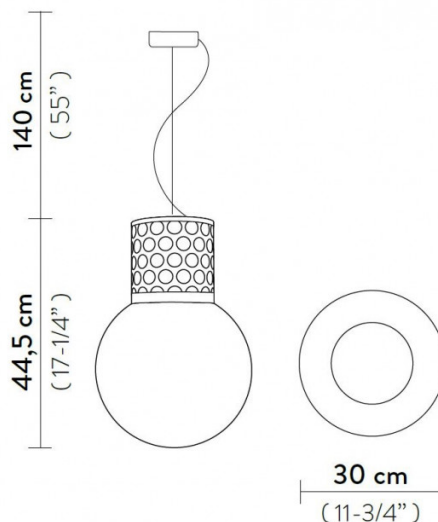

A perfect addition to your bedroom, living room, restaurants or cafes.

PRODUCT SPECIFICATION

Light Source: 2 x Max 12W E27 LED (excluded)

IP Code: 20

Dimming: Dimmable via mains phase dimming.

Dimensions: Glass Sphere: Ø30cm
Height: 44.5cm
Max Drop: 140cm