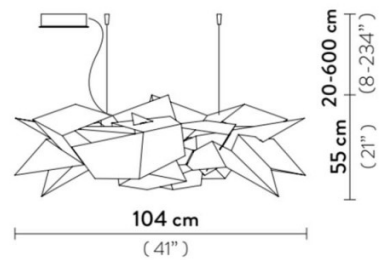

Dimensions: Length: 104cm
Width: 76cm
Height: 55cm
Drop: 20-600cm

For all sales and technical enquiries, please contact:

+44 (0)114 263 4266

info@davidvillagelighting.co.uk

www.davidvillagelighting.co.uk