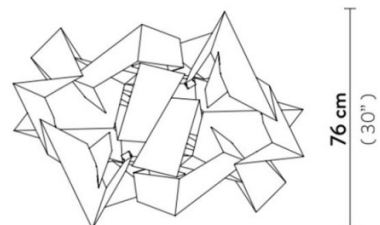

Slamp Cordoba LED Suspension

LA6018

SOURCE: <https://www.davidvillagelighting.co.uk/product/Slamp-Cordoba-LED-Suspension/20110>

PRODUCT DESCRIPTION

Designer: Daniel Libeskind

Slamp Cordoba LED Suspension

The Cordoba suspension light is an architectural expression of contrasting geometric forms arranged into a sculpture that exudes originality. Designed by Daniel Libeskind, this suspension is inspired by the Spanish Cordoba and its architecture. It impresses because of its size alone, and above all because of its remarkable shape. The jagged geometry is typical for Libeskind's work and turns Cordoba into a strong design statement which thrills architecture lovers.

Dimensions: Length: 104cm
Width: 76cm
Height: 55cm
Drop: 20-600cm

For all sales and technical enquiries, please contact:

+44 (0)114 263 4266

info@davidvillagelighting.co.uk

www.davidvillagelighting.co.uk