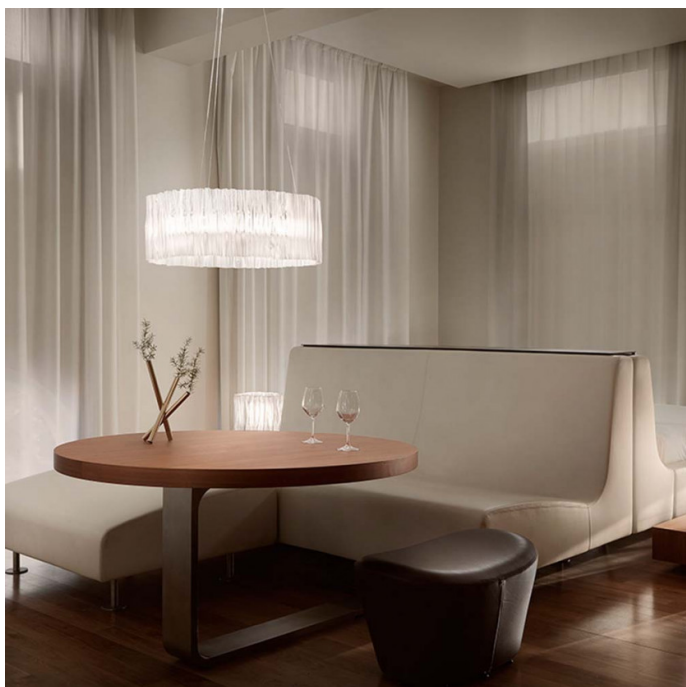

Slamp Accordeon LED Suspension

LA6017

SOURCE: <https://www.davidvillagelighting.co.uk/product/Slamp-Accordeon-LED-Suspension/20109>

PRODUCT DESCRIPTION

Designer: Marc Sadler

Accordeon LED Suspension Light

The Slamp Accordeon Suspension light is the result of Marc Sadler's experiments with techno polymers. The end product resembles the underside of an accordeon, providing inspiration for the name. A fine example of how art, design and lighting can be combined, this product does not sacrifice functionality for style - offering a full 360 light projection. The Accordeon ensures an even, warm cast of light around whichever room you decide to display it in.

Hang in your living room, hall or even kitchen to add an enchanting and special touch. The Accordeon makes an especially large impact hung above a dining table or in areas where you host. The colours and detailed design generate a luxurious and elegant feel. It is certain to be a conversation starter.

The LED crown is available in either 3000K (Warm White) or 2700K (Warmest White), meaning you can personalise the warmth of your light depending on the function in needs to serve.

PRODUCT SPECIFICATION