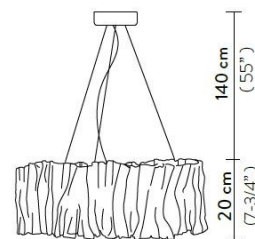

## PRODUCT SPECIFICATION

- Light** 52W, 2700K or 3000K, 5900 Lumens
- Source:**
- IP Code:** 20
- Dimming:** Dimmable via Push/1-10V dimming systems. Please consult your electrician, additional wiring may be required on site.
- Dimensions:** Shade: Ø57cm  
Shade Height: 20cm  
Maximum Drop: 140cm