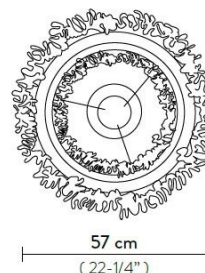

Slamp Accordeon LED Suspension

LA6017

SOURCE: <https://www.davidvillagelighting.co.uk/product/Slamp-Accordeon-LED-Suspension/20109>

PRODUCT DESCRIPTION

Designer: Marc Sadler

Accordeon LED Suspension Light

The Slamp Accordeon Suspension light is the result of Marc Sadler's experiments with techno polymers. The end product resembles the underside of an accordeon, providing inspiration for the name. A fine example of how art, design and lighting can be combined, this product does not sacrifice functionality for style - offering a full 360 light projection. The Accordeon ensures an even, warm cast of light around whichever room you decide to display it in.

The LED crown is available in either 3000K (Warm White) or 2700K (Warmest White), meaning you can personalise the warmth of your light depending on the function in needs to serve.

PRODUCT SPECIFICATION

- Light** 52W, 2700K or 3000K, 5900 Lumens
- Source:**
- IP Code:** 20
- Dimming:** Dimmable via Push/1-10V dimming systems. Please consult your electrician, additional wiring may be required on site.
- Dimensions:** Shade: Ø57cm
Shade Height: 20cm
Maximum Drop: 140cm