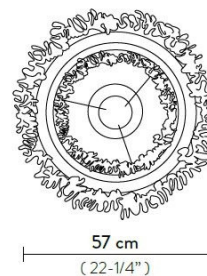

## PRODUCT SPECIFICATION

- Light** 52W, 2700K or 3000K, 5900 Lumens
- Source:**
- IP Code:** 20
- Dimming:** Dimmable via Push/1-10V dimming systems. Please consult your electrician, additional wiring may be required on site.
- Dimensions:** Shade: Ø57cm  
Shade Height: 20cm  
Maximum Drop: 140cm