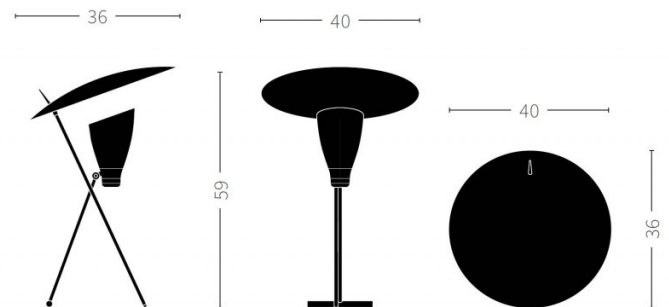

The tilted metallic shade of the Silhouette table lamp allows for a warm indirect light to flow in its surroundings. A sculptural designer light, by renowned designer Svend Aage Holm-Sørensen. The solid brass details add the final touch to its beautiful design.

A designer table lamp, with a characteristic upturned metallic shade, the Silhouette table lamp by Warm Nordic has become an iconic item.

PRODUCT SPECIFICATION

Light Source: 1 x E27 40W max (excluded)

IP Code: 20

Dimming: Non-dimmable.

Dimensions: Ø40cm shade
59cm height
36cm depth
40cm width

For all sales and technical enquiries, please contact:

+44 (0)114 263 4266

info@davidvillagelighting.co.uk

www.davidvillagelighting.co.uk