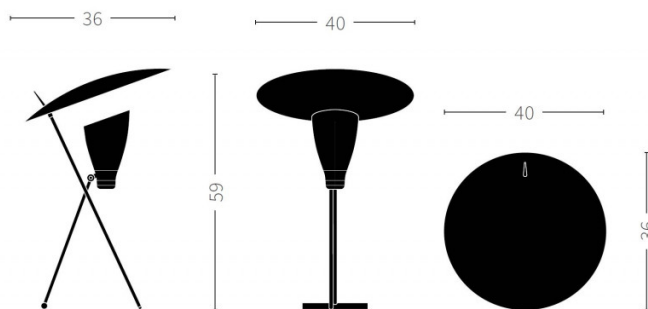

The metal shade on The Silhouette Table Lamp reflects light from below, providing a diffused, glare-free glow. Its asymmetrical design and elegant construction adds a touch of character to any setting, both commercial and domestic. It is perfect for emitting warm, welcoming lighting throughout the home, on bedside tables, desks, or windowsills. Available in three finishes, Black Noire, Warm White, and Pure Cashmere in Warm Nordics exclusive silk-mat colour quality, ensuring The Silhouette Table Lamp is both beautiful and durable.

## PRODUCT SPECIFICATION

**Light Source:** 1 x Max 40W E27 (excluded)

**IP Code:** 20

**Dimming:** Integrated on/off switch included on cable.

**Dimensions:** Shade: Ø40cm  
Height: 59cm  
Depth: 36cm  
Width: 40cm  
Cable Length: 250cm