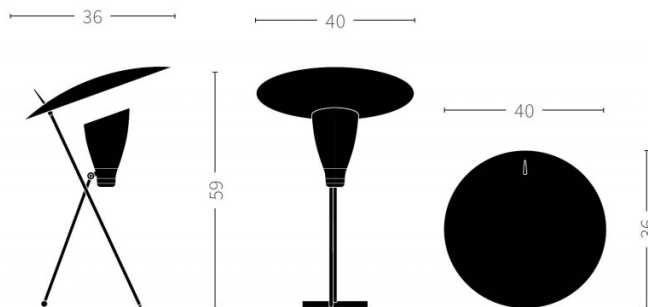

### Warm Nordic Silhouette Table Lamp

The Silhouette Table Lamp was designed by Svend Aage Holm-Sørensen in the 1950s. Like many of Holm-Sørensen's designs, it remained a sought-after design for many years, leading Warm Nordic to reproduce the infamous collection. The Silhouette features a strong profile with brass detailing that, as an ornamental metalworker, Holm-Sørensen was renowned for.

## PRODUCT SPECIFICATION

- Light Source:** 1 x Max 40W E27 (excluded)
- IP Code:** 20
- Dimming:** Integrated on/off switch included on cable.
- Dimensions:** Shade: Ø40cm  
Height: 59cm  
Depth: 36cm  
Width: 40cm  
Cable Length: 250cm