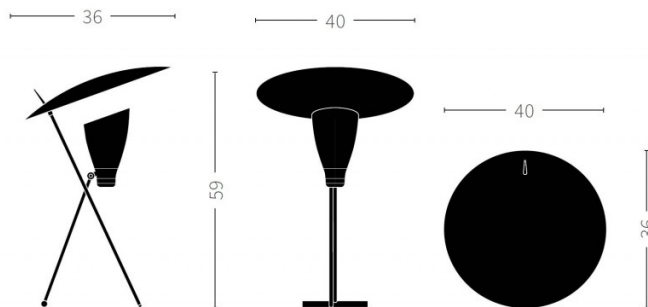

The metal shade on The Silhouette Table Lamp reflects light from below, providing a diffused, glare-free glow. Its asymmetrical design and elegant construction adds a touch of character to any setting, both commercial and domestic. It is perfect for emitting warm, welcoming lighting throughout the home, on bedside tables, desks, or windowsills. Available in three finishes, Black Noire, Warm White, and Pure Cashmere in Warm Nordics exclusive silk-mat colour quality, ensuring The Silhouette Table Lamp is both beautiful and durable.

PRODUCT SPECIFICATION

Light Source: 1 x Max 40W E27 (excluded)

IP Code: 20

Dimming: Integrated on/off switch included on cable.

Dimensions: Shade: Ø40cm
Height: 59cm
Depth: 36cm
Width: 40cm
Cable Length: 250cm