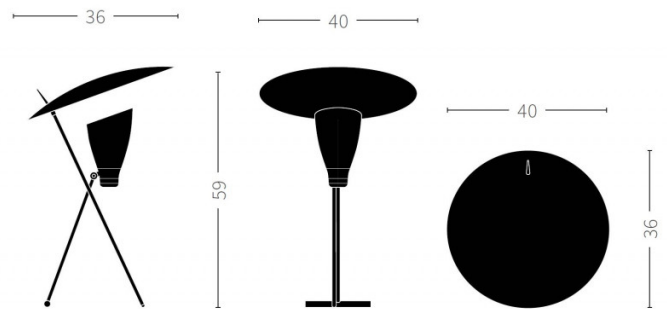

Warm Nordic Silhouette Table Lamp

LA6015

SOURCE: <https://www.davidvillagelighting.co.uk/product/Warm-Nordic-Silhouette-Table-Lamp/20105>

PRODUCT DESCRIPTION

Designer: Svend Aage Holm-Sørensen

Warm Nordic Silhouette Table Lamp

The Silhouette Table Lamp was designed by Svend Aage Holm-Sørensen in the 1950s. Like many of Holm-Sørensen's designs, it remained a sought-after design for many years, leading Warm Nordic to reproduce the infamous collection. The Silhouette features a strong profile with brass detailing that, as an ornamental metalworker, Holm-Sørensen was renowned for.

The metal shade on The Silhouette Table Lamp reflects light from below, providing a diffused, glare-free glow. Its asymmetrical design and elegant construction adds a touch of character to any setting, both commercial and domestic. It is perfect for emitting warm, welcoming lighting throughout the home, on bedside tables, desks, or windowsills. Available in three finishes, Black Noire, Warm White, and Pure Cashmere in Warm Nordics exclusive silk-mat colour quality, ensuring The Silhouette Table Lamp is both beautiful and durable.

PRODUCT SPECIFICATION

- Light Source:** 1 x Max 40W E27 (excluded)
- IP Code:** 20
- Dimming:** Integrated on/off switch included on cable.
- Dimensions:** Shade: Ø40cm
Height: 59cm
Depth: 36cm
Width: 40cm
Cable Length: 250cm