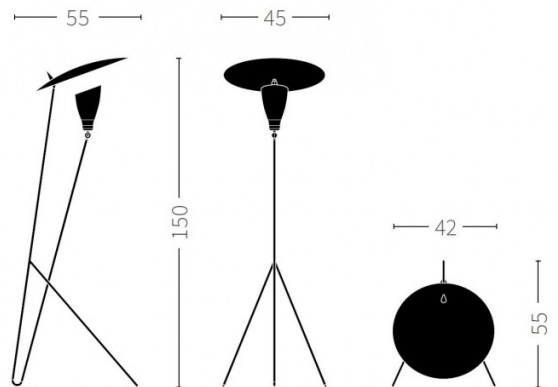

Warm Nordic Silhouette Floor Lamp

LA10055

SOURCE: <https://www.davidvillagelighting.co.uk/product/Warm-Nordic-Silhouette-Floor-Lamp/20104>

PRODUCT DESCRIPTION

Designer: Svend Aage Holm-Sørensen

Warm Nordic Silhouette Floor Lamp

The Silhouette Floor Lamp was designed by Svend Aage Holm-Sørensen in the 1950s. Holm-Sørensen was a licensed ornamental worker, and his knowledge of working with metals was often showcased in his designs. The Silhouette is a beautiful example of this, with a profile that features long, clean lines, as well as intricate brass detailing. The result is a stunning display of asymmetry and light in a design that, despite its long history, blends seamlessly into contemporary interiors.

PRODUCT SPECIFICATION

- Light Source:** 1 x Max 40W E27 (excluded)
- IP Code:** 20
- Dimming:** Integrated on/off switch included on cable.
- Dimensions:**
 - Shade: Ø42cm
 - Height: 150cm
 - Depth: 55cm
 - Width: 45cm
 - Cable Length: 300cm