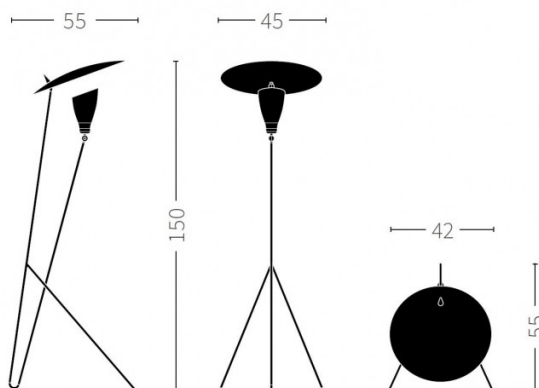

### Warm Nordic Silhouette Floor Lamp

The Silhouette Floor Lamp was designed by Svend Aage Holm-Sørensen in the 1950s. Holm-Sørensen was a licensed ornamental worker, and his knowledge of working with metals was often showcased in his designs. The Silhouette is a beautiful example of this, with a profile that features long, clean lines, as well as intricate brass detailing. The result is a stunning display of asymmetry and light in a design that, despite its long history, blends seamlessly into contemporary interiors.

## PRODUCT SPECIFICATION

- Light Source:** 1 x Max 40W E27 (excluded)
- IP Code:** 20
- Dimming:** Integrated on/off switch included on cable.
- Dimensions:**
  - Shade: Ø42cm
  - Height: 150cm
  - Depth: 55cm
  - Width: 45cm
  - Cable Length: 300cm