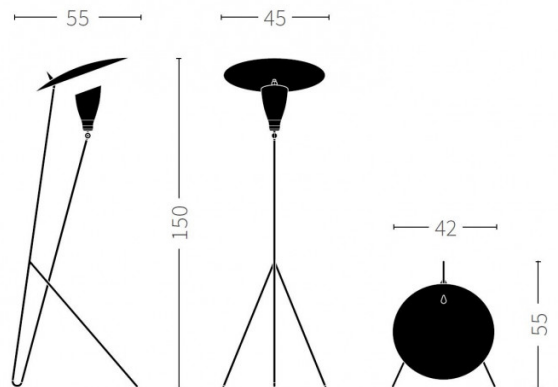

The Silhouette floor lamp is designed in such a way to emit an indirect light, reflecting from the tilted light source into a metallic shade. An elegant designer light, still contemporary, bringing a beautiful warm light into your home. Available in the classic Warm Nordic colours.

PRODUCT SPECIFICATION

Light Source: 1 x E27 40W max (excluded)

IP Code: 20

Dimming: Non-dimmable

Dimensions: Ø42cm shade
150cm height
55cm depth
45cm width

For all sales and technical enquiries, please contact: