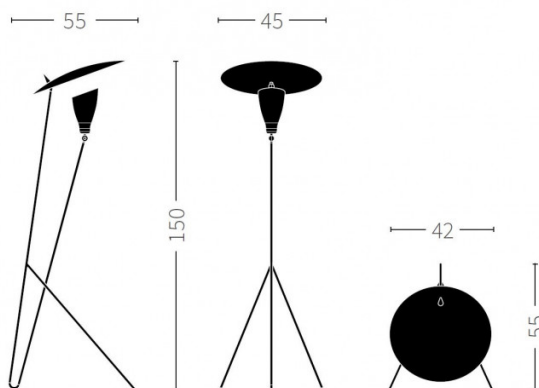

The Silhouette Floor Lamp was designed by Svend Aage Holm-Sørensen in the 1950s. Holm-Sørensen was a licensed ornamental worker, and his knowledge of working with metals was often showcased in his designs. The Silhouette is a beautiful example of this, with a profile that features long, clean lines, as well as intricate brass detailing. The result is a stunning display of asymmetry and light in a design that, despite its long history, blends seamlessly into contemporary interiors.

The large metallic shade at the top of The Silhouette Floor Lamp reflects light from below. This creates a diffused, glare-free light. The warm, atmospheric lighting is perfect for living rooms and bedrooms, while the stylish design fits in perfectly with modern decors in commercial spaces. The Silhouette Floor Lamp can be paired with [The Silhouette Table Lamp](#) to create a striking display that celebrates the history of Nordic lighting.

PRODUCT SPECIFICATION

Light Source: 1 x Max 40W E27 (excluded)

IP Code: 20

Dimming: Integrated on/off switch included on cable.

Dimensions: Shade: Ø42cm
Height: 150cm
Depth: 55cm
Width: 45cm
Cable Length: 300cm