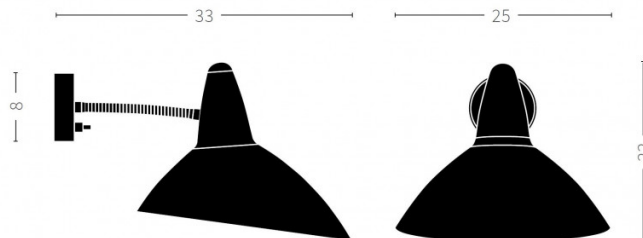

The Lightsome Wall Light was designed by Danish designer Svend Aage Holm-Sørensen. Since its conception in 1959, The Lightsome proved consistently popular. However, before Warm Nordic re-released the product it was only available for keen collectors willing to pay for vintage pieces when they appeared in auctions. The Lightsome Wall Light showcases many of Holm-Sørensen's signature design quirks. The shade features grooves along the upper section which can often be seen in Holm-Sørensen's designs. These grooves add a touch of detail to the piece as well as allow light to escape creating a delicate pattern of light in the shade. The brass stem is an ornate detail and appreciation of the metal, a subtle nod to Holm-Sørensen's time as an ornamental metal worker.

PRODUCT SPECIFICATION

- Light Source:** 1 x Max 25W E27 (excluded)
- IP Code:** 20
- Dimming:** Integrated on/off switch on the product.
- Dimensions:** Width: 25cm
Depth: 33cm
Height: 22cm
Cable Length: 300cm