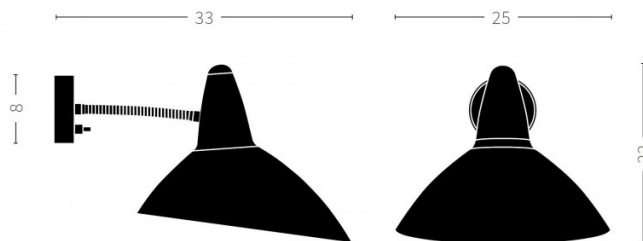

PRODUCT SPECIFICATION

Light Source: 1 x E27 25W max (excluded)

IP Code: 20

Dimming: Non-dimmable

Dimensions: 25cm width
33cm depth
22cm height

For all sales and technical enquiries, please contact:

+44 (0)114 263 4266