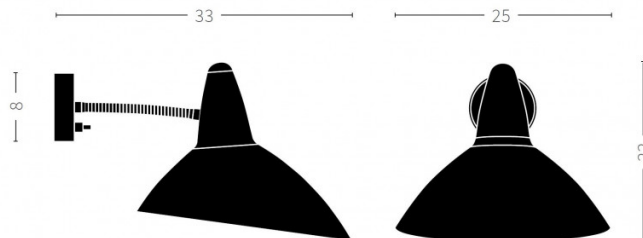

Lightsome is a timeless wall light and an elegant addition to the home. The downward directional light makes it perfect for use as a reading light beside a bedside or reading nook. The Lightsome Wall Light is available in three gentle finishes (Warm White, Black Noir, and Pure Cashmere) all of which will add a subtle decorative beauty to any interior. This wall light cannot be hardwired into the wall but instead includes a cable and plug which needs to be plugged into a socket on the wall below. This is a classic feature of Scandinavian wall lamps which are rarely hardwired.

## PRODUCT SPECIFICATION

**Light Source:** 1 x Max 25W E27 (excluded)

**IP Code:** 20

**Dimming:** Integrated on/off switch on the product.

**Dimensions:** Width: 25cm  
Depth: 33cm  
Height: 22cm  
Cable Length: 300cm