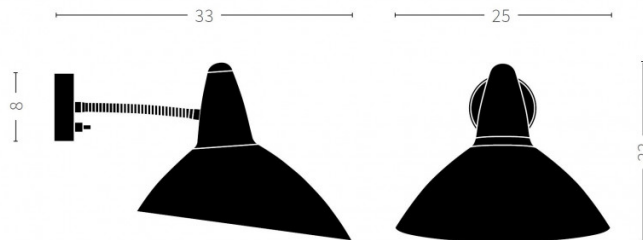

### Warm Nordic Lightsome Wall Light

The Lightsome Wall Light was designed by Danish designer Svend Aage Holm-Sørensen. Since its conception in 1959, The Lightsome proved consistently popular. However, before Warm Nordic re-released the product it was only available for keen collectors willing to pay for vintage pieces when they appeared in auctions. The Lightsome Wall Light showcases many of Holm-Sørensen's signature design quirks. The shade features grooves along the upper section which can often be seen in Holm-Sørensen's designs. These grooves add a touch of detail to the piece as well as allow light to escape creating a delicate pattern of light in the shade. The brass stem is an ornate detail and appreciation of the metal, a subtle nod to Holm-Sørensen's time as an ornamental metal worker.

## PRODUCT SPECIFICATION

- Light Source:** 1 x Max 25W E27 (excluded)
- IP Code:** 20
- Dimming:** Integrated on/off switch on the product.
- Dimensions:** Width: 25cm  
Depth: 33cm  
Height: 22cm  
Cable Length: 300cm