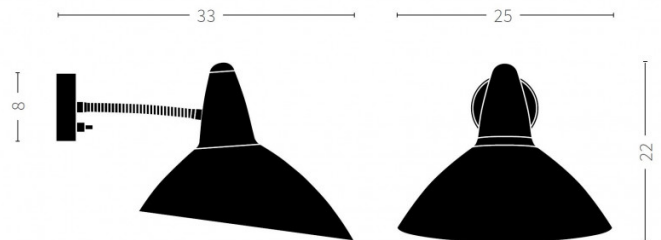

The Lightsome Wall Light was designed by Danish designer Svend Aage Holm-Sørensen. Since its conception in 1959, The Lightsome proved consistently popular. However, before Warm Nordic re-released the product it was only available for keen collectors willing to pay for vintage pieces when they appeared in auctions. The Lightsome Wall Light showcases many of Holm-Sørensen's signature design quirks. The shade features grooves along the upper section which can often be seen in Holm-Sørensen's designs. These grooves add a touch of detail to the piece as well as allow light to escape creating a delicate pattern of light in the shade. The brass stem is an ornate detail and appreciation of the metal, a subtle nod to Holm-Sørensen's time as an ornamental metal worker.

PRODUCT SPECIFICATION

- Light Source:** 1 x Max 25W E27 (excluded)
- IP Code:** 20
- Dimming:** Integrated on/off switch on the product.
- Dimensions:** Width: 25cm
Depth: 33cm
Height: 22cm
Cable Length: 300cm