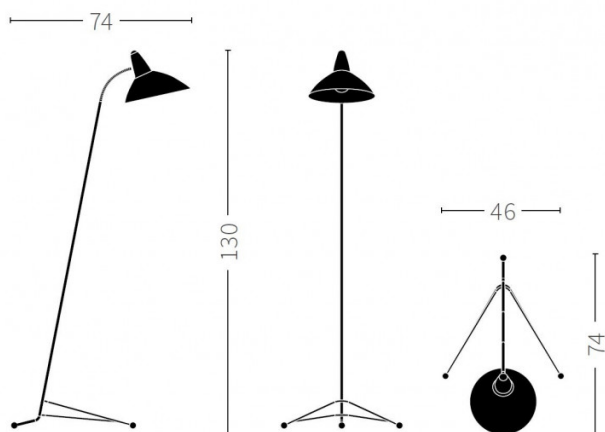

The Lightsome Floor Lamp was designed by Danish designer Svend Aage Holm-Sørensen in 1959. Its metal frame balances elegantly on a three-legged stand. Like many of his designs during this era, The Lightsome features decorative metal detailing. A brass stem connects the shade with the frame, adding an ornate element to the structure. Small grooves around the shade not only add a touch of detail but also allow light to filter through, creating a delicate pattern on the shade. The wide shape of the shade allows light to disperse around the lamp, filling the room with light.

PRODUCT SPECIFICATION

Light Source: 1 x Max 25W E27 (excluded)

IP Code: 20

Dimming: In-line on/off switch included on cable.

Dimensions: Height: 130cm
 Depth: 74cm
 Width: 46cm
 Cable Length: 300cm

For all sales and technical enquiries, please contact: