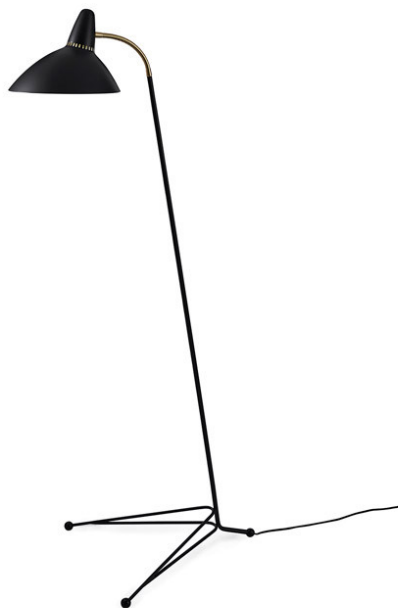

Warm Nordic Lightsome Floor Lamp

LA6009

SOURCE: <https://www.davidvillagelighting.co.uk/product/Warm-Nordic-Lightsome-Floor-Lamp/20099>

PRODUCT DESCRIPTION

Designer: Svend Aage Holm-Sørensen

Warm Nordic Lightsome Floor Lamp

The Lightsome Floor Lamp was designed by Danish designer Svend Aage Holm-Sørensen in 1959. Its metal frame balances elegantly on a three-legged stand. Like many of his designs during this era, The Lightsome features decorative metal detailing. A brass stem connects the shade with the frame, adding an ornate element to the structure. Small grooves around the shade not only add a touch of detail but also allow light to filter through, creating a delicate pattern on the shade. The wide shape of the shade allows light to disperse around the lamp, filling the room with light.

The timeless design of The Lightsome Floor Lamp has been reintroduced by Warm Nordic, making the classic luminaire available once again. The downward directional light provides excellent task lighting, perfect for placing next to a desk, or beside a sofa as a reading light. The floor lamp can be paired with [The Lightsome Wall Light](#) to create a sleek display and celebration Danish lighting and the history of Nordic design.