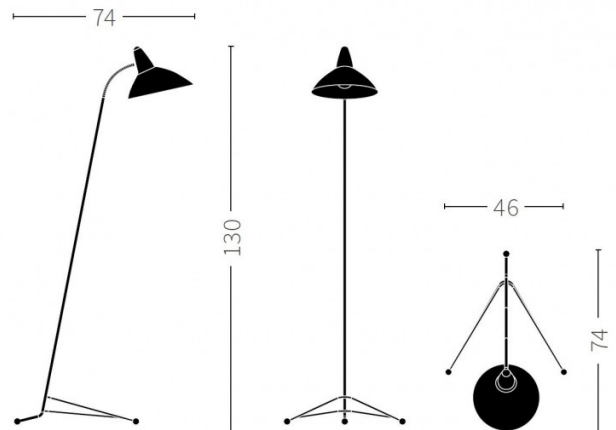

PRODUCT SPECIFICATION

Light Source: 1 x E27 25W max (excluded)

IP Code: 20

Dimming: Non-dimmable

Dimensions: 130cm height
74cm depth
46cm width

For all sales and technical enquiries, please contact:

+44 (0)114 263 4266