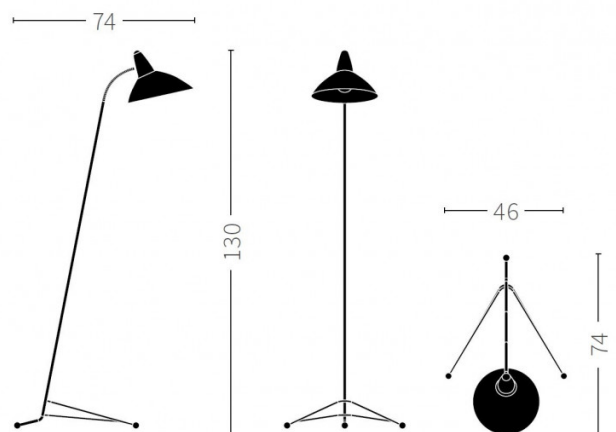

The Lightsome Floor Lamp was designed by Danish designer Svend Aage Holm-Sørensen in 1959. Its metal frame balances elegantly on a three-legged stand. Like many of his designs during this era, The Lightsome features decorative metal detailing. A brass stem connects the shade with the frame, adding an ornate element to the structure. Small grooves around the shade not only add a touch of detail but also allow light to filter through, creating a delicate pattern on the shade. The wide shape of the shade allows light to disperse around the lamp, filling the room with light.

PRODUCT SPECIFICATION

- Light Source:** 1 x Max 25W E27 (excluded)
- IP Code:** 20
- Dimming:** In-line on/off switch included on cable.
- Dimensions:** Height: 130cm
Depth: 74cm
Width: 46cm
Cable Length: 300cm