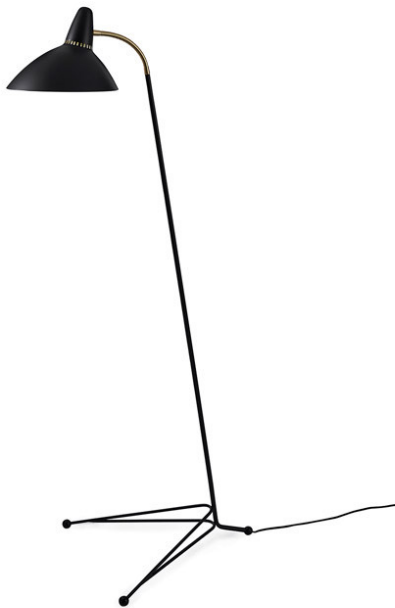

Warm Nordic Lightsome Floor Lamp

LA6009

SOURCE: <https://www.davidvillagelighting.co.uk/product/Warm-Nordic-Lightsome-Floor-Lamp/20099>

PRODUCT DESCRIPTION

Designer: Svend Aage Holm-Sørensen

Warm Nordic Lightsome Floor Lamp

The Lightsome Floor Lamp was designed by Danish designer Svend Aage Holm-Sørensen in 1959. Its metal frame balances elegantly on a three-legged stand. Like many of his designs during this era, The Lightsome features decorative metal detailing. A brass stem connects the shade with the frame, adding an ornate element to the structure. Small grooves around the shade not only add a touch of detail but also allow light to filter through, creating a delicate pattern on the shade. The wide shape of the shade allows light to disperse around the lamp, filling the room with light.

The timeless design of The Lightsome Floor Lamp has been reintroduced by Warm Nordic, making the classic luminaire available once again. The downward directional light provides excellent task lighting, perfect for placing next to a desk, or beside a sofa as a reading light. The floor lamp can be paired with [The Lightsome Wall Light](#) to create a sleek display and celebration Danish lighting and the history of Nordic design.

PRODUCT SPECIFICATION

- Light Source:** 1 x Max 25W E27 (excluded)
- IP Code:** 20
- Dimming:** In-line on/off switch included on cable.
- Dimensions:** Height: 130cm
Depth: 74cm
Width: 46cm
Cable Length: 300cm