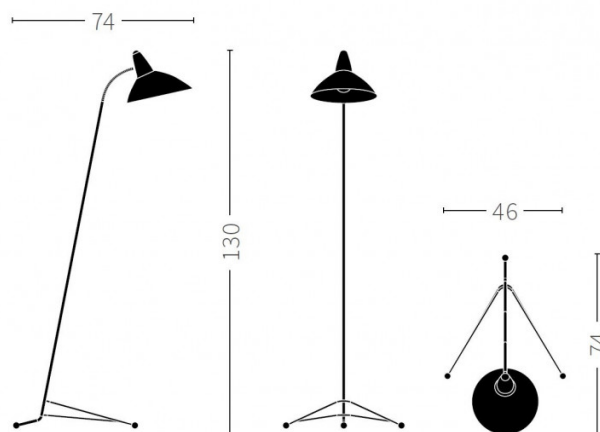

The Lightsome Floor Lamp was designed by Danish designer Svend Aage Holm-Sørensen in 1959. Its metal frame balances elegantly on a three-legged stand. Like many of his designs during this era, The Lightsome features decorative metal detailing. A brass stem connects the shade with the frame, adding an ornate element to the structure. Small grooves around the shade not only add a touch of detail but also allow light to filter through, creating a delicate pattern on the shade. The wide shape of the shade allows light to disperse around the lamp, filling the room with light.

PRODUCT SPECIFICATION

Light Source: 1 x Max 25W E27 (excluded)

IP Code: 20

Dimming: In-line on/off switch included on cable.

Dimensions: Height: 130cm
 Depth: 74cm
 Width: 46cm
 Cable Length: 300cm

For all sales and technical enquiries, please contact: