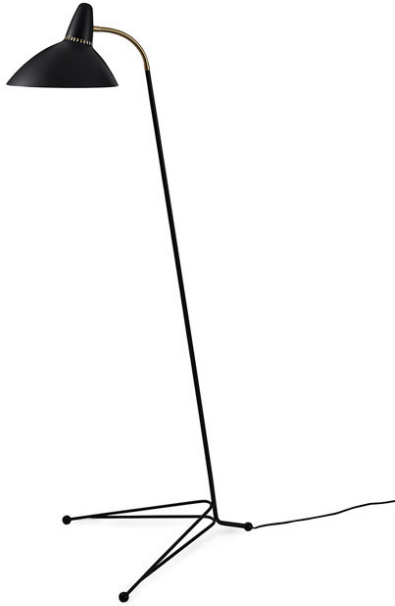

Warm Nordic Lightsome Floor Lamp

LA6009

SOURCE: <https://www.davidvillagelighting.co.uk/product/Warm-Nordic-Lightsome-Floor-Lamp/20099>

PRODUCT DESCRIPTION

Designer: Svend Aage Holm-Sørensen

Lightsome Floor Lamp by Warm Nordic

The Lightsome floor lamp's wide shade provides generous lighting and rests on a slim three legged body. Originally designed in the 1950s by Svend Aage Holm-Sørensen, this stylishly timeless floor lamp is an excellent choice to place next to your armchair or sofa as a reading light.

PRODUCT SPECIFICATION

Light Source: 1 x E27 25W max (excluded)

IP Code: 20

Dimming: Non-dimmable

Dimensions: 130cm height
74cm depth
46cm width

For all sales and technical enquiries, please contact:

+44 (0)114 263 4266