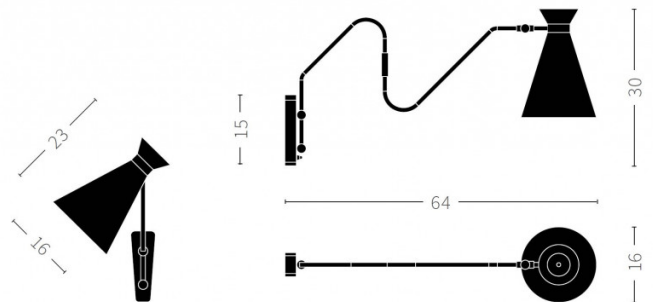

Warm Nordic Cone Wall Light

LA6008

SOURCE: <https://www.davidvillagelighting.co.uk/product/Warm-Nordic-Cone-Wall-Light/20098>

PRODUCT DESCRIPTION

Designer: Svend Aage Holm-Sørensen

Warm Nordic Cone Wall Light

The Cone Wall Light was originally designed in 1954 by Danish designer Svend Aage Holm-Sørensen. This design, along with several other of his classic pieces, has been reintroduced by Warm Nordic due to its consistent popularity. This wall light provides direct task lighting with an arm that pivots 180 degrees on its wall mount, while the shade can be pointed in all directions. Ideal for use as a reading light next to a sofa or beside an office table.

The Cone Wall Light is available in solid colour finishes, Warm White and Black Noir, which both feature brass detailing throughout the luminaire. This attention to detail was often seen in Holm-Sørensen's work, as he had experience as an ornamental metalworker and enjoyed creating pieces that exhibited the beauty of the metal used. The shade also has grooves around the opening that light to escape, creating a glow of around the shade as well as a unique display of light on surrounding walls. This wall light cannot be hardwired into the wall but instead includes a cable and plug. This is a classic feature of Scandinavian wall lamps, which are rarely hardwired.

PRODUCT SPECIFICATION

- Light Source:** 1 x Max 25W E27 (excluded)
- IP Code:** 20
- Dimming:** Integrated on/ off switch on the product.
- Dimensions:** Shade Ø: 16cm
Shade Height: 23cm
Depth: 64cm
Height: 30cm