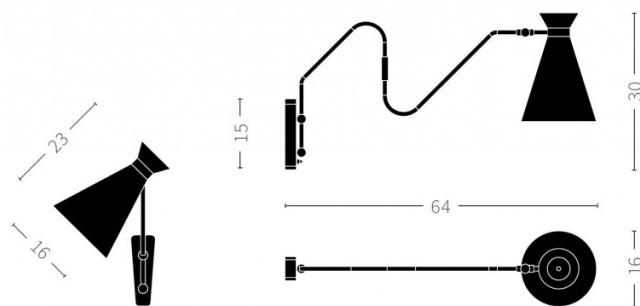

### Warm Nordic Cone Wall Light

The Cone Wall Light was originally designed in 1954 by Danish designer Svend Aage Holm-Sørensen. This design, along with several other of his classic pieces, has been reintroduced by Warm Nordic due to its consistent popularity. This wall light provides direct task lighting with an arm that pivots 180 degrees on its wall mount, while the shade can be pointed in all directions. Ideal for use as a reading light next to a sofa or beside an office table.

The Cone Wall Light is available in solid colour finishes, Warm White and Black Noir, which both feature brass detailing throughout the luminaire. This attention to detail was often seen in Holm-Sørensen’s work, as he had experience as an ornamental metalworker and enjoyed creating pieces that exhibited the beauty of the metal used. The shade also has grooves around the opening that light to escape, creating a glow of around the shade as well as a unique display of light on surrounding walls. This wall light cannot be hardwired into the wall but instead includes a cable and plug. This is a classic feature of Scandinavian wall lamps, which are rarely hardwired.

## PRODUCT SPECIFICATION

- Light Source:** 1 x Max 25W E27 (excluded)
- IP Code:** 20
- Dimming:** Integrated on/ off switch on the product.
- Dimensions:** Shade Ø: 16cm  
Shade Height: 23cm  
Depth: 64cm  
Height: 30cm