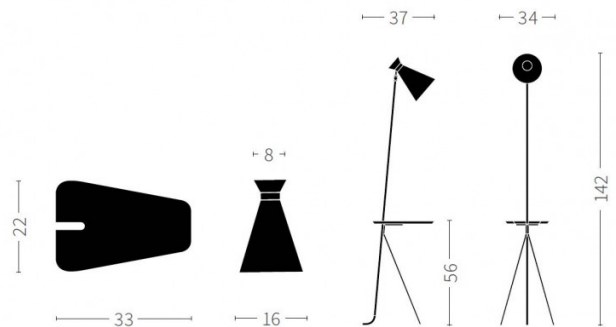

The lamp is made of lacquered steel and the solid brass details add a finesse to the design.

PRODUCT SPECIFICATION

Light Source: 1 x E27 25W max (excluded)

IP Code: 20

Dimming: Non-dimmable.

Dimensions: Lamp:
 Ø16cm shade
 37cm depth
 34cm width
 142cm height

Table:
 33cm length
 22cm width

For all sales and technical enquiries, please contact:

+44 (0)114 263 4266

info@davidvillagelighting.co.uk

www.davidvillagelighting.co.uk