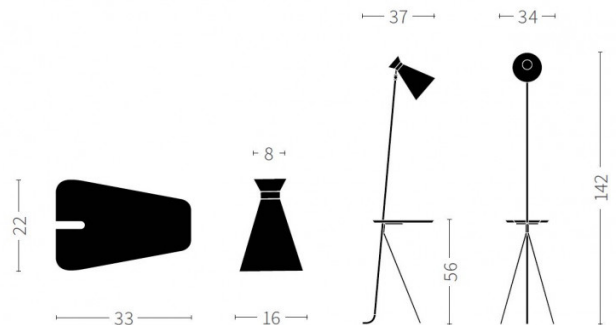

Warm Nordic Cone Floor Lamp

LA10178

SOURCE: <https://www.davidvillagelighting.co.uk/product/Warm-Nordic-Cone-Floor-Lamp/20096>

PRODUCT DESCRIPTION

Designer: Svend Aage Holm-Sørensen

Warm Nordic Cone Floor Lamp

The Cone Floor Lamp was designed by Danish designer Svend Aage Holm-Sørensen in 1954. This classic design features an integrated table, a charming period detail that is perfect for holding a book or a cup of coffee. This table is available in a choice of teak, oak, or marble. The angle of the shade can be adjusted, and the direct lighting that it provides is ideal as a reading light. The Cone Floor Lamp creates a bright, welcoming light, and the perforations that line the shade allow light to escape, surrounding the shade in a subtle lighting effect.

PRODUCT SPECIFICATION

- Light Source:** 1 x Max 25W E27 (excluded)
- IP Code:** 20
- Dimming:** In line on/ off switch included on the cable.
- Dimensions:** Lamp:
 - Shade Ø: 16cm
 - Depth: 37cm
 - Width: 34cm
 - Height: 142cm
 - Cable Length: 300cm
- Table:
 - Length: 33cm
 - Width: 22cm