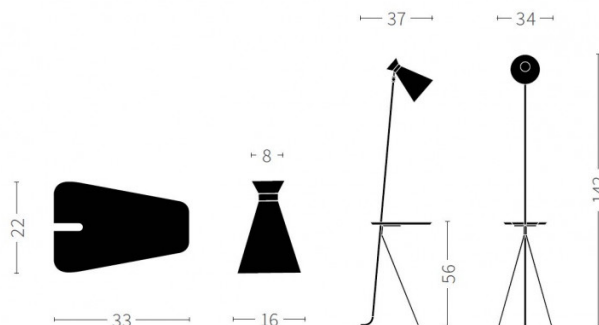

PRODUCT SPECIFICATION

Light Source: 1 x Max 25W E27 (excluded)

IP Code: 20

Dimming: In line on/ off switch included on the cable.

Dimensions: Lamp:
 Shade Ø: 16cm
 Depth: 37cm
 Width: 34cm
 Height: 142cm
 Cable Length: 300cm

Table:
 Length: 33cm
 Width: 22cm

For all sales and technical enquiries, please contact:

+44 (0)114 263 4266

info@davidvillagelighting.co.uk

www.davidvillagelighting.co.uk