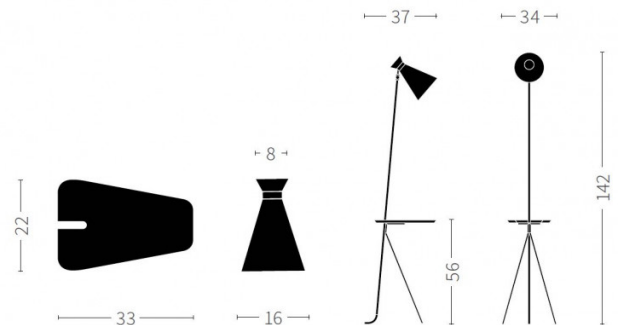

Warm Nordic Cone Floor Lamp

LA10178

SOURCE: <https://www.davidvillagelighting.co.uk/product/Warm-Nordic-Cone-Floor-Lamp/20096>

PRODUCT DESCRIPTION

Designer: Svend Aage Holm-Sørensen

Warm Nordic Cone Floor Lamp

The Cone Floor Lamp was designed by Danish designer Svend Aage Holm-Sørensen in 1954. This classic design features an integrated table, a charming period detail that is perfect for holding a book or a cup of coffee. This table is available in a choice of teak, oak, or marble. The angle of the shade can be adjusted, and the direct lighting that it provides is ideal as a reading light. The Cone Floor Lamp creates a bright, welcoming light, and the perforations that line the shade allow light to escape, surrounding the shade in a subtle lighting effect.

PRODUCT SPECIFICATION

- Light Source:** 1 x Max 25W E27 (excluded)
- IP Code:** 20
- Dimming:** In line on/ off switch included on the cable.
- Dimensions:** Lamp:
 - Shade Ø: 16cm
 - Depth: 37cm
 - Width: 34cm
 - Height: 142cm
 - Cable Length: 300cm
- Table:
 - Length: 33cm
 - Width: 22cm