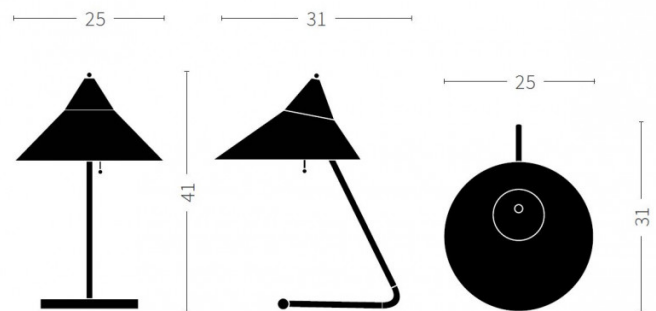

The Brass Top Table Lamp is a classic design that has been reintroduced by Warm Nordic. This piece was originally designed by Danish designer Svend Aage Holm-Sørensen in the 1950s. As well as being a designer, Svend also had experience as an ornamental metal worker. This experience is often reflected in his work, which showcases metals by removing any unnecessary switches or dials. The Brass Top Table is an excellent example of this. The minimalistic profile gives the appearance that the shade is balancing delicately on its stand. This brass cap and brass hanging switch add an ornate touch and showcase Svend's attention to detail.

PRODUCT SPECIFICATION

- Light Source:** 1 x Max 25W E14 (excluded)
- IP Code:** 20
- Dimming:** Integrated on/ off switch on the product.
- Dimensions:** Ø: 25cm
Depth: 31cm
Height: 41cm

For all sales and technical enquiries, please contact: