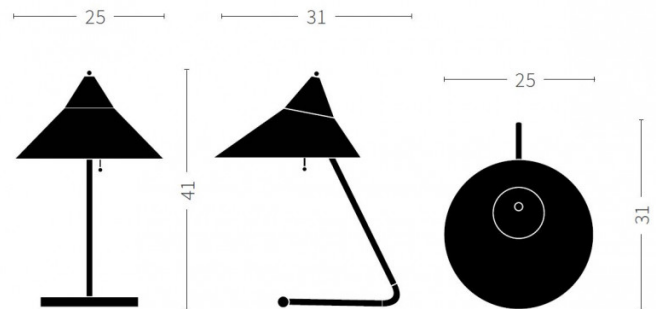

Brass Top Table Lamp by Warm Nordic

LA6005

SOURCE: <https://www.davidvillagelighting.co.uk/product/Brass-Top-Table-Lamp-by-Warm-Nordic/20095>

PRODUCT DESCRIPTION

Designer: Svend Aage Holm-Sørensen

Warm Nordic Brass Top Table Lamp

The Brass Top Table Lamp is a classic design that has been reintroduced by Warm Nordic. This piece was originally designed by Danish designer Svend Aage Holm-Sørensen in the 1950s. As well as being a designer, Svend also had experience as an ornamental metal worker. This experience is often reflected in his work, which showcases metals by removing any unnecessary switches or dials. The Brass Top Table is an excellent example of this. The minimalistic profile gives the appearance that the shade is balancing delicately on its stand. This brass cap and brass hanging switch add an ornate touch and showcase Svend's attention to detail.

PRODUCT SPECIFICATION

- Light Source:** 1 x Max 25W E14 (excluded)
- IP Code:** 20
- Dimming:** Integrated on/ off switch on the product.
- Dimensions:** Ø: 25cm
Depth: 31cm
Height: 41cm

For all sales and technical enquiries, please contact: