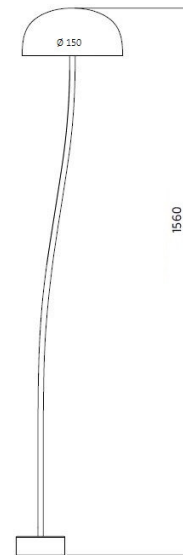

Zero Curve LED Floor lamp

LA5999

SOURCE: <https://www.davidvillagelighting.co.uk/product/Zero-Curve-LED-Floor-lamp/20089>

PRODUCT DESCRIPTION

Designer: Front

Zero Curve LED Large Floor lamp

Curve is a collection of lights, designed by Swedish group FRONT, who once again bring us a daring design. They're playing with movement and nature, with a curvy stem and a design that reminds us of the wild mushrooms we encounter in the forest.

It's light design adds a multi functional use to it, and you can use the Curve Floor lamp both as a floor light but also as a tall table or desk lamp.

Curve Floor lamp is available in other colours, stem heights and shade diameters. **Please** contact us for further information on pricing.

PRODUCT SPECIFICATION

Light Source: 8W, 3000K, 170 lumens

IP Code: 20

Dimming: On/off switch on the cable

Dimensions: Ø 15 cm shade
156 cm height

For all sales and technical enquiries, please contact:

+44 (0)114 263 4266