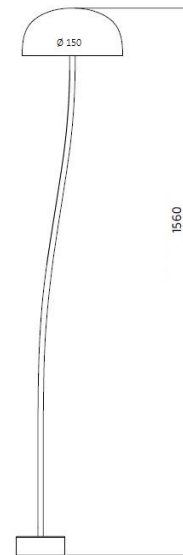

Zero Curve LED Large Floor lamp

LA5999

SOURCE: <https://www.davidvillagelighting.co.uk/product/Zero-Curve-LED-Large-Floor-lamp/20089>

PRODUCT DESCRIPTION

Designer: Front

Zero Curve LED Large Floor lamp

Curve is a collection of lights, designed by Swedish group FRONT, who once again bring us a daring design. They're playing with movement and nature, with a curvy stem and a design that reminds us of the wild mushrooms we encounter in the forest.

It's light design adds a multi functional use to it, and you can use the Curve Floor lamp both as a floor light but also as a tall table or desk lamp.

Curve Floor lamp is available in other colours, stem heights and shade diameters. **Please** contact us for further information on pricing.

PRODUCT SPECIFICATION

Light Source: 8W, 3000K, 170 lumens

IP Code: 20

Dimming: On/off switch on the cable

Dimensions: Ø 15 cm shade
156 cm height

For all sales and technical enquiries, please contact:

+44 (0)114 263 4266