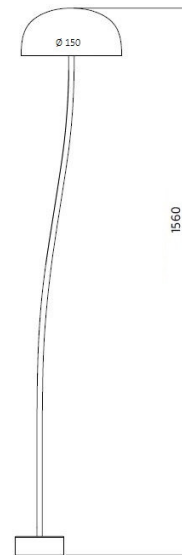

Zero Curve LED Floor lamp

LA5999

SOURCE: <https://www.davidvillagelighting.co.uk/product/Zero-Curve-LED-Floor-lamp/20089>

PRODUCT DESCRIPTION

Designer: Front

Zero Curve LED Large Floor lamp

Curve is a collection of lights, designed by Swedish group FRONT, who once again bring us a daring design. They're playing with movement and nature, with a curvy stem and a design that reminds us of the wild mushrooms we encounter in the forest.

It's light design adds a multi functional use to it, and you can use the Curve Floor lamp both as a floor light but also as a tall table or desk lamp.

Curve Floor lamp is available in other colours, stem heights and shade diameters. **Please** contact us for further information on pricing.

PRODUCT SPECIFICATION

- Light Source:** 8W, 3000K, 170 lumens
- IP Code:** 20
- Dimming:** On/off switch on the cable
- Dimensions:** Ø 15 cm shade
156 cm height

For all sales and technical enquiries, please contact: