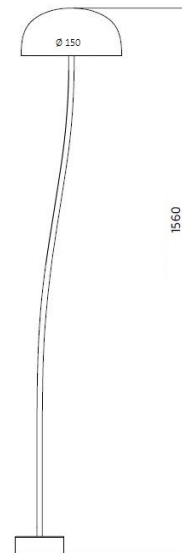

Zero Curve LED Floor lamp

LA5999

SOURCE: <https://www.davidvillagelighting.co.uk/product/Zero-Curve-LED-Floor-lamp/20089>

PRODUCT DESCRIPTION

Designer: Front

Zero Curve LED Large Floor lamp

Curve is a collection of lights, designed by Swedish group FRONT, who once again bring us a daring design. They're playing with movement and nature, with a curvy stem and a design that reminds us of the wild mushrooms we encounter in the forest.

It's light design adds a multi functional use to it, and you can use the Curve Floor lamp both as a floor light but also as a tall table or desk lamp.

Curve Floor lamp is available in other colours, stem heights and shade diameters. **Please** contact us for further information on pricing.

PRODUCT SPECIFICATION

- Light Source:** 8W, 3000K, 170 lumens
- IP Code:** 20
- Dimming:** On/off switch on the cable
- Dimensions:** Ø 15 cm shade
156 cm height

For all sales and technical enquiries, please contact: