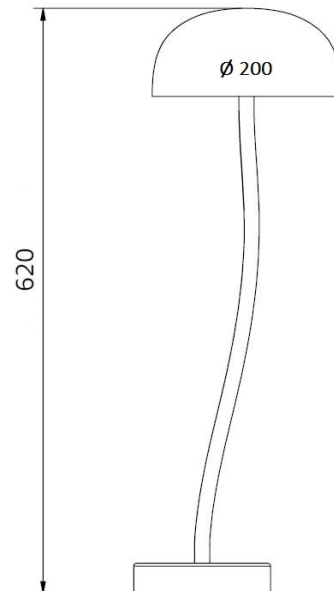

# Zero Curve LED Table lamp

LA5998

SOURCE: <https://www.davidvillagelighting.co.uk/product/Zero-Curve-LED-Table-lamp/20087>

## PRODUCT DESCRIPTION

Designer: Front

The Curve table lamp comes with a shade in three sizes (Ø15 cm/H: 59.8 cm, Ø20 cm/H:62 cm, Ø30 cm /H:67 cm). And you can have a choice of colour with green or white glass, or a metal shade in white, pigeon blue, green and ivory. **Please** contact us for further information on pricing.

## PRODUCT SPECIFICATION

- Light Source:** 8W, 3000K, 337 lumens
- IP Code:** 20
- Dimming:** On/off switch on the cable
- Dimensions:** Ø 20 cm shade  
62 cm height

For all sales and technical enquiries, please contact: