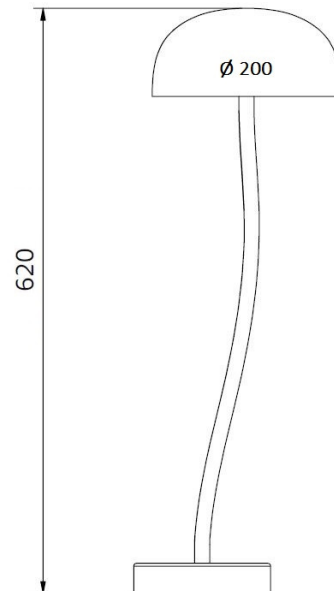

Zero Curve LED Table lamp

LA5998

SOURCE: <https://www.davidvillagelighting.co.uk/product/Zero-Curve-LED-Table-lamp/20087>

PRODUCT DESCRIPTION

Designer: Front

Zero Curve LED table lamp

A bold design by the Swedish group FRONT, the Curve Large table lamp has a fluid like stem that looks as if it's moving and the green colour gives it an organic, nature effect, as if you're deep into the forest. A beautiful choice for your living room, window stool or desk.

The Curve table lamp comes with a shade in three sizes (Ø15 cm/H: 59.8 cm, Ø20 cm/H:62 cm, Ø30 cm /H:67 cm). And you can have a choice of colour with green or white glass, or a metal shade in white, pigeon blue, green and ivory. **Please** contact us for further information on pricing.

PRODUCT SPECIFICATION

- Light Source:** 8W, 3000K, 337 lumens
- IP Code:** 20
- Dimming:** On/off switch on the cable
- Dimensions:** Ø 20 cm shade
62 cm height

For all sales and technical enquiries, please contact: