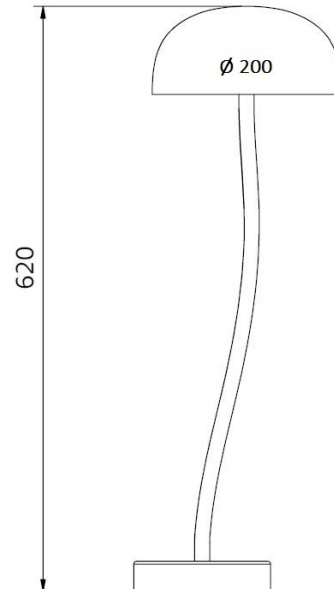

# Zero Curve LED Table lamp

LA5998

SOURCE: <https://www.davidvillagelighting.co.uk/product/Zero-Curve-LED-Table-lamp/20087>

## PRODUCT DESCRIPTION

Designer: Front

The Curve table lamp comes with a shade in three sizes (Ø15 cm/H: 59.8 cm, Ø20 cm/H:62 cm, Ø30 cm /H:67 cm). And you can have a choice of colour with green or white glass, or a metal shade in white, pigeon blue, green and ivory. **Please** contact us for further information on pricing.

## PRODUCT SPECIFICATION

- Light Source:** 8W, 3000K, 337 lumens
- IP Code:** 20
- Dimming:** On/off switch on the cable
- Dimensions:** Ø 20 cm shade  
62 cm height

For all sales and technical enquiries, please contact: