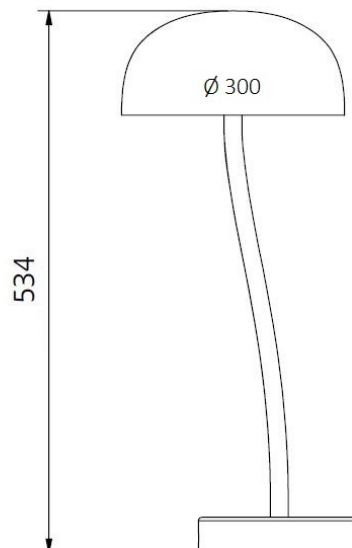

## PRODUCT DESCRIPTION

Designer: Front

The Curve table lamp is also available with a metal shade in three different sizes (Ø15 cm/H: 46.2 cm, Ø20 cm/H:48.5 cm, Ø30 cm /H:53.4 cm). And there is a choice of different colour finish, green, white, pigeon blue and ivory. **Please** contact us for further information on pricing.

## PRODUCT SPECIFICATION

- Light Source:** 8W, 3000K, 476 lumens
- IP Code:** 20
- Dimming:** On/off switch on the cable
- Dimensions:** Ø 30 cm shade  
53.4 cm height

For all sales and technical enquiries, please contact: