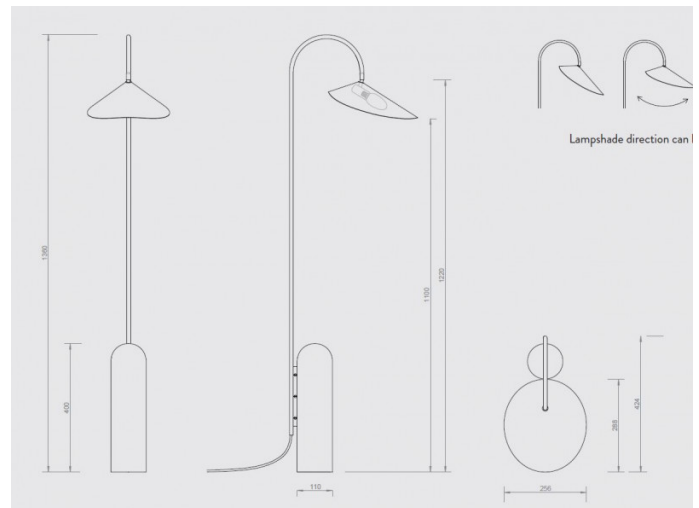

Ferm Living Arum Floor Lamp

LA5995

SOURCE: <https://www.davidvillagelighting.co.uk/product/Ferm-Living-Arum-Floor-Lamp/20084>

PRODUCT DESCRIPTION

Ferm Living Arum Floor Lamp

Inspired by the arum plant, the Arum floor lamp has a leaf like shade that gently hangs from a curved steel frame like a leaf. The inside of the shade is in a matt white colour, ensuring a nice soft light. The shade is also adjustable allowing you to direct the light where you need. This floor lamp is an excellent choice for any setting, whether at home or at the office.

PRODUCT SPECIFICATION

- Light Source:** 1 x Max 46W E14 (excluded)
- IP Code:** 20
- Dimming:** In-line on/off switch included on cable.
- Dimensions:** Height: 136cm
Width: 25.6cm
Depth: 42.4cm
Cable Length: 260cm