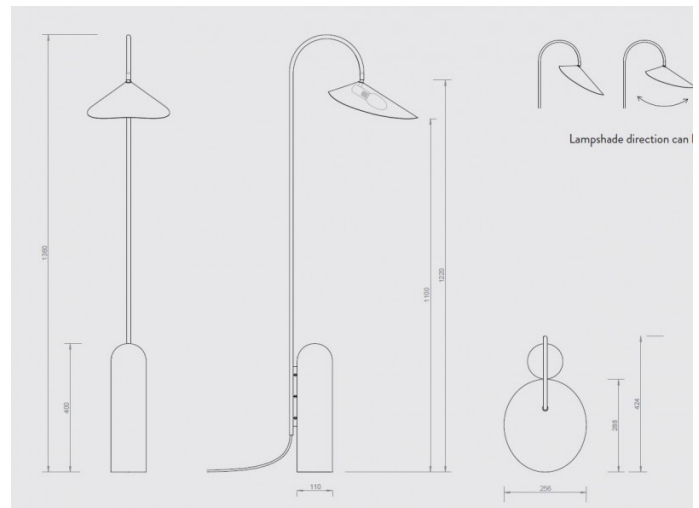

## PRODUCT DESCRIPTION

### Arum Floor Lamp by ferm LIVING

Inspired by the arum plant, the Arum floor lamp has a leaf like shade that gently hangs from a curved steel frame like a leaf. The inside of the shade is in a matt white colour, ensuring a nice soft light. The shade is also adjustable allowing you to direct the light where you need. This floor lamp is an excellent choice for any setting, whether at home or at the office.

## PRODUCT SPECIFICATION

- Light Source:** 1 x Max 46W E14 (excluded)
- IP Code:** 20
- Dimming:** In line on/off switch included on cable.
- Dimensions:** Height: 136cm  
Width: 25.6cm  
Depth: 42.4cm  
Cable Length: 260cm