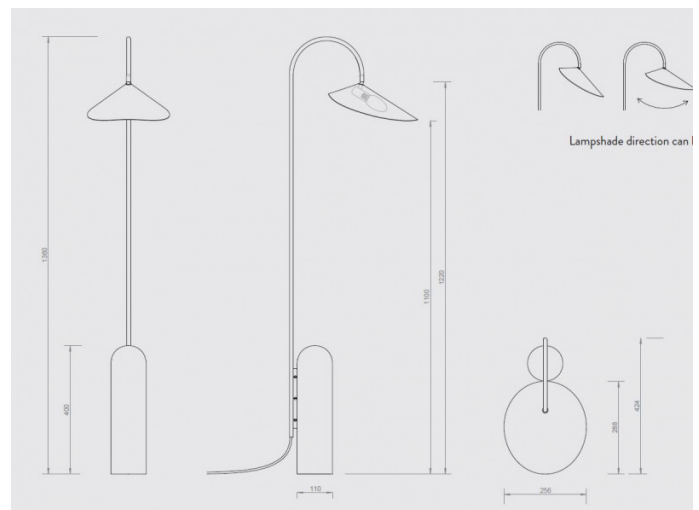

ferm LIVING Arum Floor Lamp

LA5995

SOURCE: <https://www.davidvillagelighting.co.uk/product/ferm-LIVING-Arum-Floor-Lamp/20084>

PRODUCT DESCRIPTION

Arum Floor Lamp by ferm LIVING

Inspired by the arum plant, the Arum floor lamp has a leaf like shade that gently hangs from a curved steel frame like a leaf. The inside of the shade is in a matt white colour, ensuring a nice soft light. The shade is also adjustable allowing you to direct the light where you need. This floor lamp is an excellent choice for any setting, whether at home or at the office.

The Arum floor light is discrete yet stylish with two lovely colours to choose from with either a marble or travertine base. To create a real impact in your space, match with other lights from the [Ferm Lighting Arum collection](#).

PRODUCT SPECIFICATION

- Light Source:** 1 x Max 46W E14 (excluded)
- IP Code:** 20
- Dimming:** In line on/off switch included on cable.
- Dimensions:** Height: 136cm
Width: 25.6cm
Depth: 42.4cm
Cable Length: 260cm