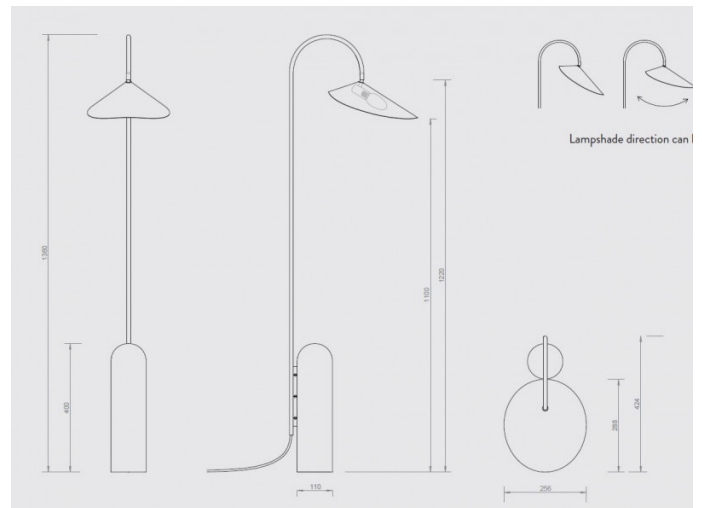

## PRODUCT DESCRIPTION

### Arum Floor Lamp by ferm LIVING

Inspired by the arum plant, the Arum floor lamp has a leaf like shade that gently hangs from a curved steel frame like a leaf. The inside of the shade is in a matt white colour, ensuring a nice soft light. The shade is also adjustable allowing you to direct the light where you need. This floor lamp is an excellent choice for any setting, whether at home or at the office.

## PRODUCT SPECIFICATION

- Light Source:** 1 x Max 46W E14 (excluded)
- IP Code:** 20
- Dimming:** In line on/off switch included on cable.
- Dimensions:** Height: 136cm  
Width: 25.6cm  
Depth: 42.4cm  
Cable Length: 260cm