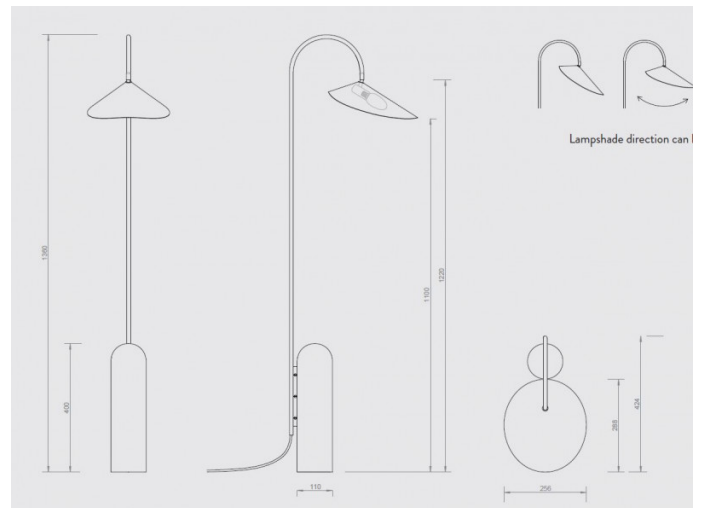

Ferm Living Arum Floor Lamp

LA5995

SOURCE: <https://www.davidvillagelighting.co.uk/product/Ferm-Living-Arum-Floor-Lamp/20084>

PRODUCT DESCRIPTION

Ferm Living Arum Floor Lamp

Inspired by the arum plant, the Arum floor lamp has a leaf like shade that gently hangs from a curved steel frame like a leaf. The inside of the shade is in a matt white colour, ensuring a nice soft light. The shade is also adjustable allowing you to direct the light where you need. This floor lamp is an excellent choice for any setting, whether at home or at the office.

PRODUCT SPECIFICATION

- Light Source:** 1 x Max 46W E14 (excluded)
- IP Code:** 20
- Dimming:** In-line on/off switch included on cable.
- Dimensions:** Height: 136cm
Width: 25.6cm
Depth: 42.4cm
Cable Length: 260cm