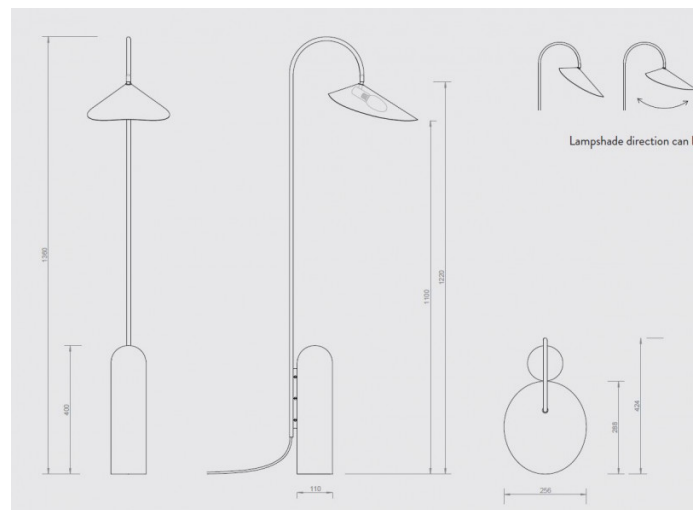

## PRODUCT DESCRIPTION

### Arum Floor Lamp by ferm LIVING

Inspired by the arum plant, the Arum floor lamp has a leaf like shade that gently hangs from a curved steel frame like a leaf. The inside of the shade is in a matt white colour, ensuring a nice soft light. The shade is also adjustable allowing you to direct the light where you need. This floor lamp is an excellent choice for any setting, whether at home or at the office.

## PRODUCT SPECIFICATION

- Light Source:** 1 x Max 46W E14 (excluded)
- IP Code:** 20
- Dimming:** In line on/off switch included on cable.
- Dimensions:** Height: 136cm  
Width: 25.6cm  
Depth: 42.4cm  
Cable Length: 260cm