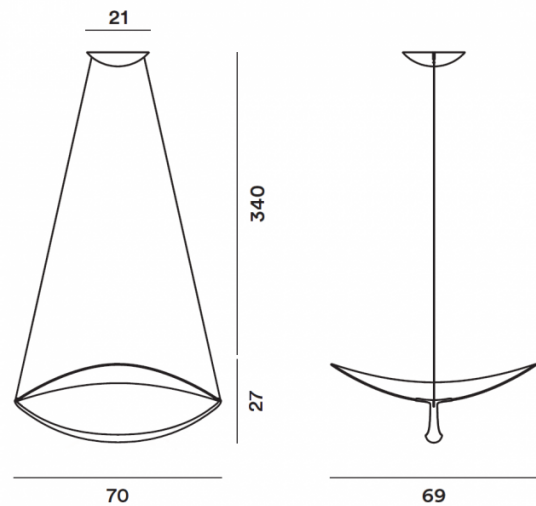

PRODUCT SPECIFICATION

- Light Source:** 32W, 2700K, 3530 Lumens
- IP Code:** 20
- Dimming:** Dimmable via Bluetooth with Casambi app.
- Dimensions:** Width: 70cm
Height: 27cm
Ceiling Rose: Ø21cm
Cable Length: 340cm