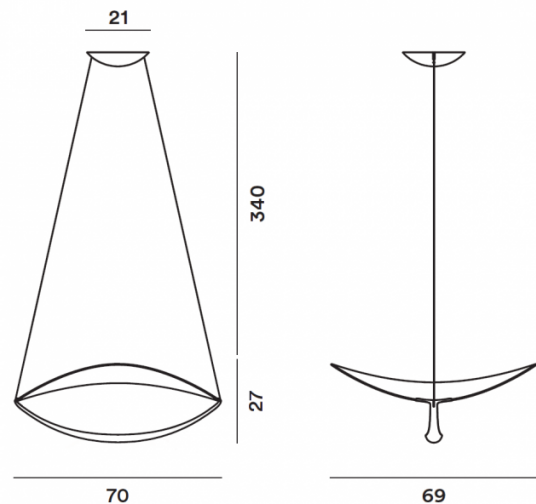

PRODUCT SPECIFICATION

- Light Source:** 32W, 2700K, 3530 Lumens
- IP Code:** 20
- Dimming:** Dimmable via Bluetooth with Casambi app.
- Dimensions:** Width: 70cm
Height: 27cm
Ceiling Rose: Ø21cm
Cable Length: 340cm