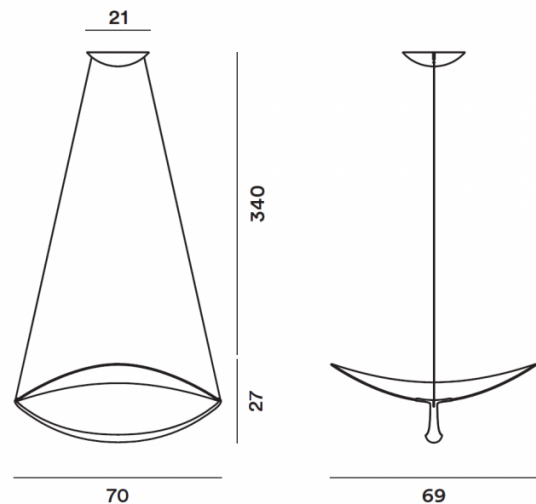

**PRODUCT SPECIFICATION**

- Light Source:** 32W, 2700K, 3530 Lumens
- IP Code:** 20
- Dimming:** Dimmable via Bluetooth with Casambi app.
- Dimensions:** Width: 70cm  
Height: 27cm  
Ceiling Rose: Ø21cm  
Cable Length: 340cm