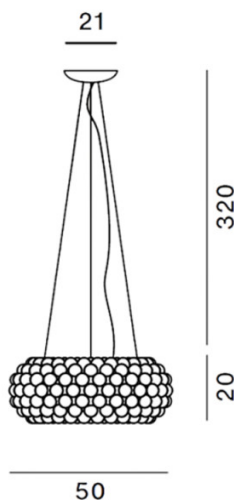

PRODUCT SPECIFICATION

Light Source: **Medium:** 23W, 2700K-5000K, 3200 Lumens
Large: 28W, 2700K-5000K, 3840 Lumens

IP Code: 20

Dimming: Dimmable via Bluetooth using Casambi App.

Dimensions: Medium:
Ø50cm
Height: 20cm

Large
Ø70cm
Height: 28cm

Ceiling Canopy: Ø21cm
Cable Length: 320cm

Medium:

Large:

For all sales and technical enquiries, please contact:

+44 (0)114 263 4266

info@davidvillagelighting.co.uk

www.davidvillagelighting.co.uk