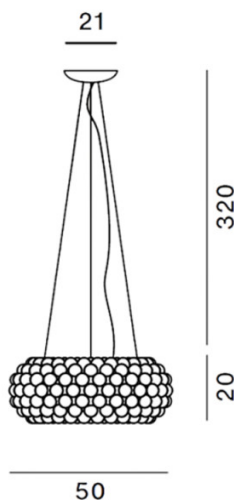

**PRODUCT SPECIFICATION**

**Light Source:** **Medium:** 23W, 2700K-5000K, 3200 Lumens  
**Large:** 28W, 2700K-5000K, 3840 Lumens

**IP Code:** 20

**Dimming:** Dimmable via Bluetooth using Casambi App.

**Dimensions: Medium:**  
Ø50cm  
Height: 20cm

**Large**  
Ø70cm  
Height: 28cm

Ceiling Canopy: Ø21cm  
Cable Length: 320cm

Medium:

Large:

**For all sales and technical enquiries, please contact:**

+44 (0)114 263 4266

[info@davidvillagelighting.co.uk](mailto:info@davidvillagelighting.co.uk)