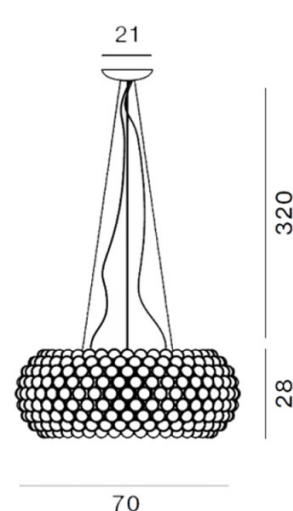

The Caboche Plus MyLight suspension is available in a transparent or grey finish and in a medium or large size so that you can find the right look for your interior. Designed by Patricia Urquiola and Eliana Gerotto, the Caboche Plus LED MyLight pendant lamp is part of the [Foscarini Caboche collection](#), a range defined by the beautiful spherical design that has made it a bestseller over the last 2 decades.

PRODUCT SPECIFICATION

Light Source: **Medium:** 23W, 2700K-5000K, 3200 Lumens
Large: 28W, 2700K-5000K, 3840 Lumens

IP Code: 20

Dimming: Dimmable via Bluetooth using Casambi App.

Dimensions: Medium:
Ø50cm
Height: 20cm

Large
Ø70cm
Height: 28cm

Ceiling Canopy: Ø21cm
Cable Length: 320cm

Medium:

Large:

For all sales and technical enquiries, please contact:

+44 (0)114 263 4266

info@davidvillagelighting.co.uk

www.davidvillagelighting.co.uk