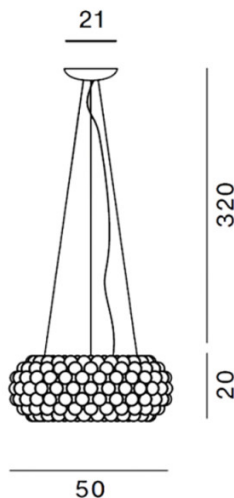

PRODUCT SPECIFICATION

Light Source: **Medium:** 23W, 2700K-5000K, 3200 Lumens
Large: 28W, 2700K-5000K, 3840 Lumens

IP Code: 20

Dimming: Dimmable via Bluetooth using Casambi App.

Dimensions: Medium:
Ø50cm
Height: 20cm

Large
Ø70cm
Height: 28cm

Ceiling Canopy: Ø21cm
Cable Length: 320cm

Medium:

Large:

For all sales and technical enquiries, please contact:

+44 (0)114 263 4266

info@davidvillagelighting.co.uk

www.davidvillagelighting.co.uk