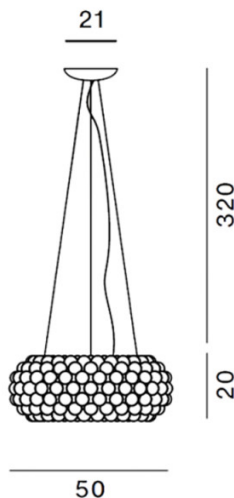

**PRODUCT SPECIFICATION**

**Light Source:** **Medium:** 23W, 2700K-5000K, 3200 Lumens  
**Large:** 28W, 2700K-5000K, 3840 Lumens

**IP Code:** 20

**Dimming:** Dimmable via Bluetooth using Casambi App.

**Dimensions: Medium:**  
Ø50cm  
Height: 20cm

**Large**  
Ø70cm  
Height: 28cm

Ceiling Canopy: Ø21cm  
Cable Length: 320cm

Medium:

Large:

**For all sales and technical enquiries, please contact:**

+44 (0)114 263 4266

[info@davidvillagelighting.co.uk](mailto:info@davidvillagelighting.co.uk)