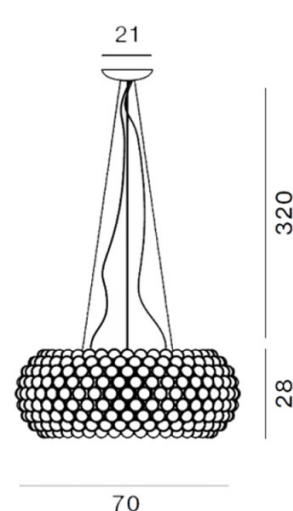

The Caboche Plus MyLight suspension is available in a transparent or grey finish and in a medium or large size so that you can find the right look for your interior. Designed by Patricia Urquiola and Eliana Gerotto, the Caboche Plus LED MyLight pendant lamp is part of the [Foscarini Caboche collection](#), a range defined by the beautiful spherical design that has made it a bestseller over the last 2 decades.

**PRODUCT SPECIFICATION**

**Light Source:** **Medium:** 23W, 2700K-5000K, 3200 Lumens  
**Large:** 28W, 2700K-5000K, 3840 Lumens

**IP Code:** 20

**Dimming:** Dimmable via Bluetooth using Casambi App.

**Dimensions: Medium:**  
Ø50cm  
Height: 20cm

**Large**  
Ø70cm  
Height: 28cm

Ceiling Canopy: Ø21cm  
Cable Length: 320cm

Medium:

Large:

**For all sales and technical enquiries, please contact:**

+44 (0)114 263 4266

[info@davidvillagelighting.co.uk](mailto:info@davidvillagelighting.co.uk)