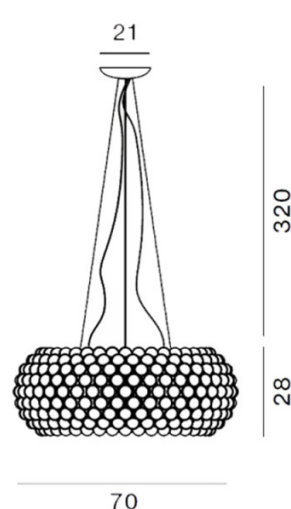

The Caboche Plus MyLight suspension is available in a transparent or grey finish and in a medium or large size so that you can find the right look for your interior. Designed by Patricia Urquiola and Eliana Gerotto, the Caboche Plus LED MyLight pendant lamp is part of the [Foscarini Caboche collection](#), a range defined by the beautiful spherical design that has made it a bestseller over the last 2 decades.

**PRODUCT SPECIFICATION**

**Light Source:** **Medium:** 23W, 2700K-5000K, 3200 Lumens  
**Large:** 28W, 2700K-5000K, 3840 Lumens

**IP Code:** 20

**Dimming:** Dimmable via Bluetooth using Casambi App.

**Dimensions: Medium:**  
Ø50cm  
Height: 20cm

**Large**  
Ø70cm  
Height: 28cm

Ceiling Canopy: Ø21cm  
Cable Length: 320cm

Medium:

Large:

**For all sales and technical enquiries, please contact:**

+44 (0)114 263 4266

[info@davidvillagelighting.co.uk](mailto:info@davidvillagelighting.co.uk)