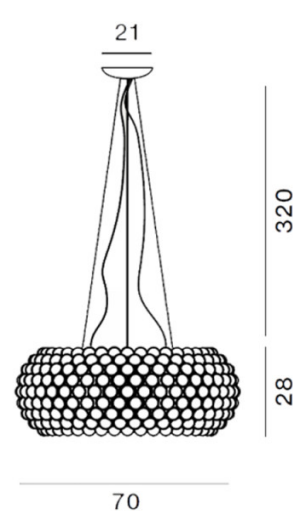

The Caboche Plus MyLight suspension is available in a transparent or grey finish and in a medium or large size so that you can find the right look for your interior. Designed by Patricia Urquiola and Eliana Gerotto, the Caboche Plus LED MyLight pendant lamp is part of the [Foscarini Caboche collection](#), a range defined by the beautiful spherical design that has made it a bestseller over the last 2 decades.

PRODUCT SPECIFICATION

Light Source: **Medium:** 23W, 2700K-5000K, 3200 Lumens
Large: 28W, 2700K-5000K, 3840 Lumens

IP Code: 20

Dimming: Dimmable via Bluetooth using Casambi App.

Dimensions: Medium:
Ø50cm
Height: 20cm

Large
Ø70cm
Height: 28cm

Ceiling Canopy: Ø21cm
Cable Length: 320cm

Medium:

Large:

For all sales and technical enquiries, please contact:

+44 (0)114 263 4266

info@davidvillagelighting.co.uk

www.davidvillagelighting.co.uk