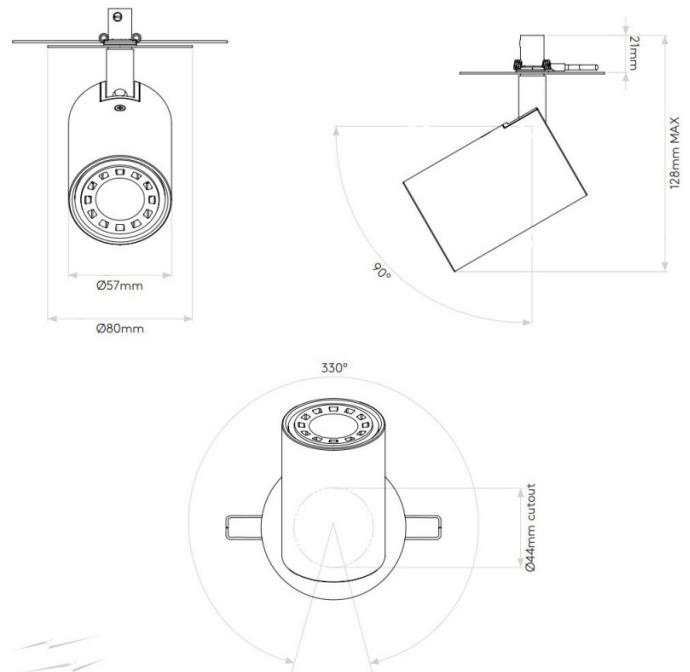

For all sales and technical enquiries, please contact:

+44 (0)114 263 4266

info@davidvillagelighting.co.uk

www.davidvillagelighting.co.uk