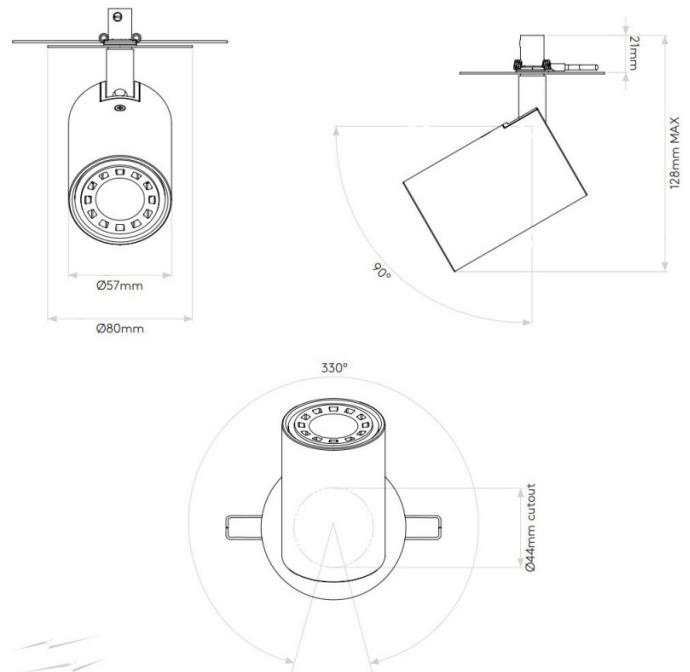

astro

Astro Ascoli Recessed Light

LA5984

SOURCE: <https://www.davidvillagelighting.co.uk/product/Astro-Ascoli-Recessed-Light/20063>

PRODUCT DESCRIPTION

Astro Ascoli Recessed Light

Another addition to the Ascoli family, the single Recessed light has a sleek and subtle design and is ideal for all rooms in your house. The Astro Ascoli Recessed Light can be tilted up to 90° or rotate it 330°. Suitable as a reading light next to your bed or as a ceiling light, this adjustable spotlight is incredibly versatile.

PRODUCT SPECIFICATION

- Light Source:** 1 x Max 6W LED GU10 (excluded)
- IP Code:** 20
- Dimming:** Dimmable via mains phase dimming.
- Dimensions:** Ø8cm
Height: 12.8cm
Depth: 2.1cm

For all sales and technical enquiries, please contact: