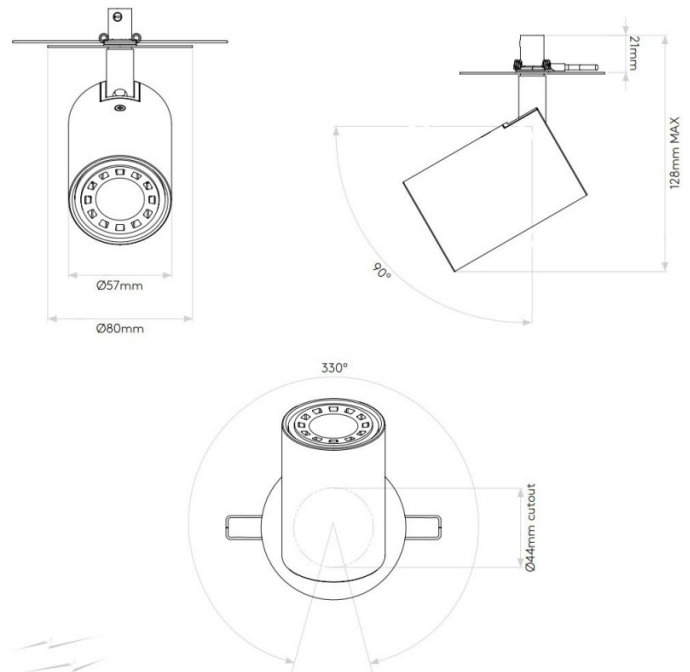

astro

Astro Ascoli Recessed Light

LA5984

SOURCE: <https://www.davidvillagelighting.co.uk/product/Astro-Ascoli-Recessed-Light/20063>

PRODUCT DESCRIPTION

Astro Ascoli Recessed Light

Another addition to the Ascoli family, the single Recessed light has a sleek and subtle design and is ideal for all rooms in your house, including bathrooms (zone 3). The spotlight can be tilted up to 90° or rotate it 330°. A suitable bedside table, or as a ceiling light with directional light you can adjust.

PRODUCT SPECIFICATION

- Light Source:** 1 x Max 6W LED GU10 (excluded)
- IP Code:** 20
- Dimming:** Dimmable via mains phase dimming.
- Dimensions:** Ø8cm
Height: 12.8cm
Depth: 2.1cm

For all sales and technical enquiries, please contact: