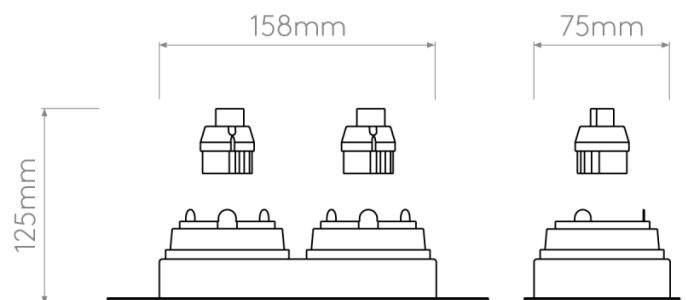

#### Trimless Twin Adjustable by Astro

A double light, with an adjustable light that can be tilted up to 36 degrees in your desired position. A discrete recessed light that can be installed in all areas of the house and can be combine with other products from the Trimless range.

### PRODUCT SPECIFICATION

**Light Source:** 2 x Max 6W LED GU10 (excluded)

**IP Code:** 20

**Dimming:** Dimmable via mains phase dimming.

**Dimensions:** Length: 15.8cm  
Width: 7.5cm  
Depth: 12.5cm

For all sales and technical enquiries, please contact: