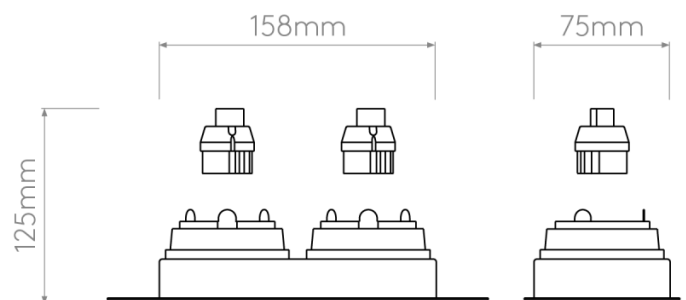

A double light, with an adjustable light that can be tilted up to 36 degrees in your desired position. A discrete recessed light that can be installed in all areas of the house and can be combine with other products from the Trimless range.

This product must be installed before final plaster skim.

PRODUCT SPECIFICATION

Light Source: 2 x Max 6W LED GU10 (excluded)

IP Code: 20

Dimming: Dimmable via mains phase dimming.

Dimensions: Length: 15.8cm
Width: 7.5cm
Depth: 12.5cm