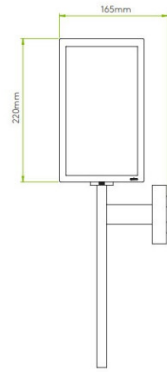

astro

Astro Coach 130 Wall Light

LA5981

SOURCE: <https://www.davidvillagelighting.co.uk/product/Astro-Coach-130-Wall-Light/20060>

PRODUCT DESCRIPTION

Astro Coach 130 Wall Light

A metal frame with glass shades, the Coach 130 is a perfect fit for any space, with an IP44 it can be installed in exterior walls around the house. It is also classed as Bathroom zone 2 and 3. Available in textured black.

PRODUCT SPECIFICATION

Light Source: 1 x Max 60W E27 (excluded)

IP Code: 44

Dimming: Dimmable via mains phase.

Dimensions: Height: 50.5cm
Width: 13cm
Depth: 16.5cm

For all sales and technical enquiries, please contact: