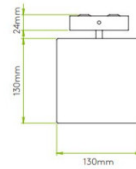

PRODUCT SPECIFICATION

Light Source: 1 x Max 60W E27 (excluded)

IP Code: 44

Dimming: Dimmable via mains phase.

Dimensions: Height: 50.5cm
Width: 13cm
Depth: 16.5cm

For all sales and technical enquiries, please contact: