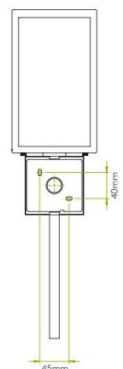

astro

Astro Coach 130 Wall Light

LA5981

SOURCE: <https://www.davidvillagelighting.co.uk/product/Astro-Coach-130-Wall-Light/20060>

PRODUCT DESCRIPTION

Astro Coach 130 Wall Light

A metal frame with glass shades, the Coach 130 is a perfect fit for any space, with an IP44 it can be installed in exterior walls around the house. It is also classed as Bathroom zone 2 and 3. Available in textured black.

PRODUCT SPECIFICATION

Light Source: 1 x Max 60W E27 (excluded)

IP Code: 44

Dimming: Dimmable via mains phase.

Dimensions: Height: 50.5cm
Width: 13cm
Depth: 16.5cm

For all sales and technical enquiries, please contact: