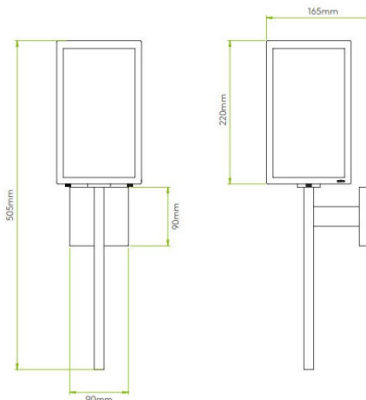

astro

Astro Coach 130 Wall Light

LA5981

SOURCE: <https://www.davidvillagelighting.co.uk/product/Astro-Coach-130-Wall-Light/20060>

PRODUCT DESCRIPTION

Astro Coach 130 Wall Light

A metal frame with glass shades, the Coach 130 is a perfect fit for any space, with an IP44 it can be installed in exterior walls around the house. It is also classed as Bathroom zone 2 and 3. Available in textured black.

PRODUCT SPECIFICATION

Light Source: 1 x Max 60W E27 (excluded)

IP Code: 44

Dimming: Dimmable via mains phase.

Dimensions: Height: 50.5cm
Width: 13cm
Depth: 16.5cm

For all sales and technical enquiries, please contact: