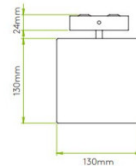

PRODUCT SPECIFICATION

Light Source: 1 x Max 60W E27 (excluded)

IP Code: 44

Dimming: Dimmable via mains phase.

Dimensions: Height: 50.5cm
Width: 13cm
Depth: 16.5cm

For all sales and technical enquiries, please contact: