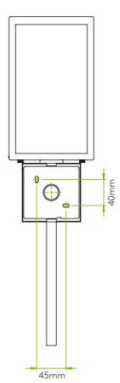

astro

Astro Coach 130 Wall Light

LA5981

SOURCE: <https://www.davidvillagelighting.co.uk/product/Astro-Coach-130-Wall-Light/20060>

PRODUCT DESCRIPTION

Astro Coach 130 Wall Light

A metal frame with glass shades, the Coach 130 is a perfect fit for any space, with an IP44 it can be installed in exterior walls around the house. It is also classed as Bathroom zone 2 and 3. Available in textured black.

PRODUCT SPECIFICATION

Light Source: 1 x Max 60W E27 (excluded)

IP Code: 44

Dimming: Dimmable via mains phase.

Dimensions: Height: 50.5cm
Width: 13cm
Depth: 16.5cm

For all sales and technical enquiries, please contact: