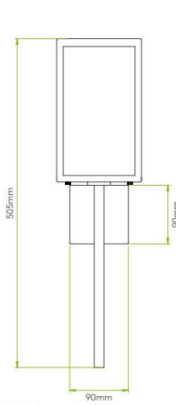

astro

Astro Coach 130 Wall Light

LA5981

SOURCE: <https://www.davidvillagelighting.co.uk/product/Astro-Coach-130-Wall-Light/20060>

PRODUCT DESCRIPTION

Astro Coach 130 Wall Light

A metal frame with glass shades, the Coach 130 is a perfect fit for any space, with an IP44 it can be installed in exterior walls around the house. It is also classed as Bathroom zone 2 and 3. Available in textured black.

PRODUCT SPECIFICATION

Light Source: 1 x Max 60W E27 (excluded)

IP Code: 44

Dimming: Dimmable via mains phase.

Dimensions: Height: 50.5cm
Width: 13cm
Depth: 16.5cm

For all sales and technical enquiries, please contact: