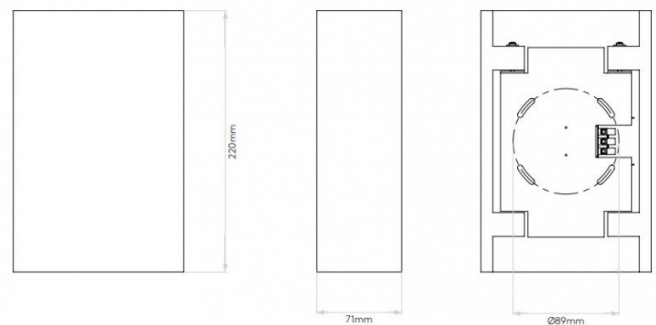

**PRODUCT SPECIFICATION**

- Light Source:** 2 x Max 6W GU10 LED (excluded)
- IP Code:** 20
- Dimming:** Dimmable via mains phase dimming.
- Dimensions:** Height: 22cm  
Width: 14cm  
Depth: 7.1cm

**For all sales and technical enquiries, please contact:**