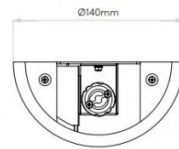

PRODUCT SPECIFICATION

Light Source: 2 x Max 6W GU10 LED (excluded)

IP Code: 20

Dimming: Dimmable via mains phase dimming.

Dimensions: Height: 22cm
Width: 14cm
Depth: 7.1cm

For all sales and technical enquiries, please contact: