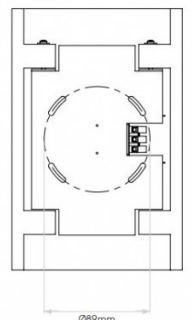

PRODUCT SPECIFICATION

Light Source: 2 x Max 6W GU10 LED (excluded)

IP Code: 20

Dimming: Dimmable via mains phase dimming.

Dimensions: Height: 22cm
Width: 14cm
Depth: 7.1cm

For all sales and technical enquiries, please contact: