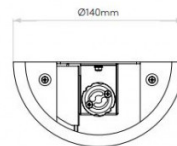

PRODUCT SPECIFICATION

Light Source: 2 x Max 6W GU10 LED (excluded)

IP Code: 20

Dimming: Dimmable via mains phase dimming.

Dimensions: Height: 22cm
Width: 14cm
Depth: 7.1cm

For all sales and technical enquiries, please contact: