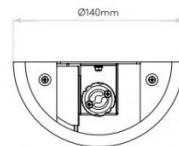

**PRODUCT SPECIFICATION**

- Light Source:** 2 x Max 6W GU10 LED (excluded)
- IP Code:** 20
- Dimming:** Dimmable via mains phase dimming.
- Dimensions:** Height: 22cm  
Width: 14cm  
Depth: 7.1cm

**For all sales and technical enquiries, please contact:**