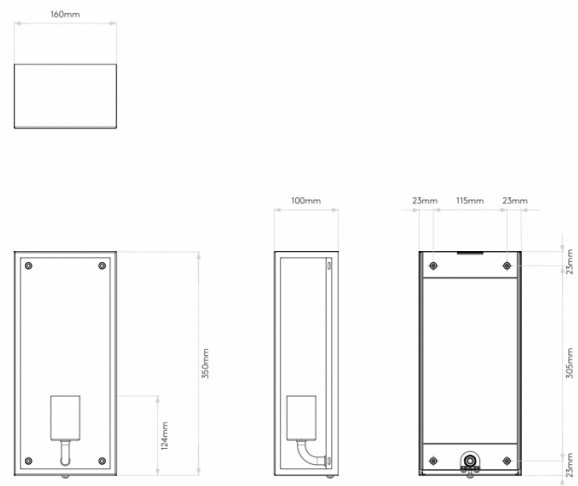

astro

Astro Messina 160 II Wall Light

LA5973

SOURCE: <https://www.davidvillagelighting.co.uk/product/Astro-Messina-160-II-Wall-Light/20051>

PRODUCT DESCRIPTION

Messina 160 II by Astro Lighting

A classic design that can add that finish touch to your home. With a bronze finish frame and glass panels, the Messina 160 II is suitable for outdoor spaces (IP44) or bathrooms (zones 2 and 3).

The Messina light can be dimmed, when used with a dimmable light bulb.

PRODUCT SPECIFICATION

- Light Source:** 1 x Max 12W E27 LED (excluded)
- IP Code:** 44
- Dimming:** Dimmable via mains phase dimming.
- Dimensions:** Height: 35cm
Width: 16cm
Depth: 10cm