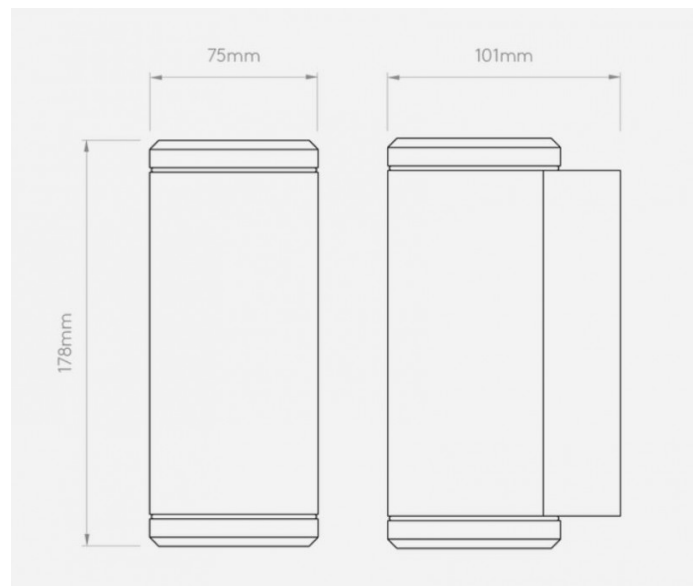

### PRODUCT SPECIFICATION

**Light Source:** 2 x Max 20W GU10 (excluded)

**IP Code:** 44

**Dimming:** Dimmable via mains phase dimming.

**Dimensions:** Height: 17.8cm  
Width: 7.5cm  
Depth: 10.1cm

**For all sales and technical enquiries, please contact:**