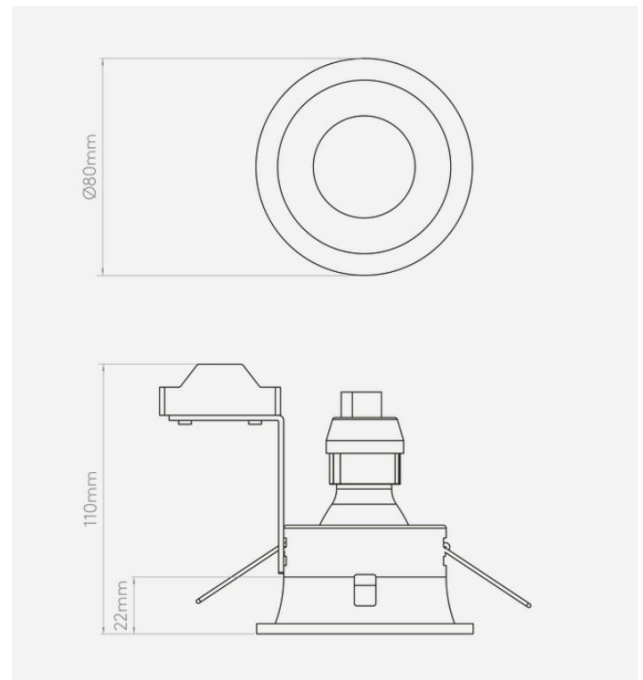

For all sales and technical enquiries, please contact:

+44 (0)114 263 4266

info@davidvillagelighting.co.uk

www.davidvillagelighting.co.uk