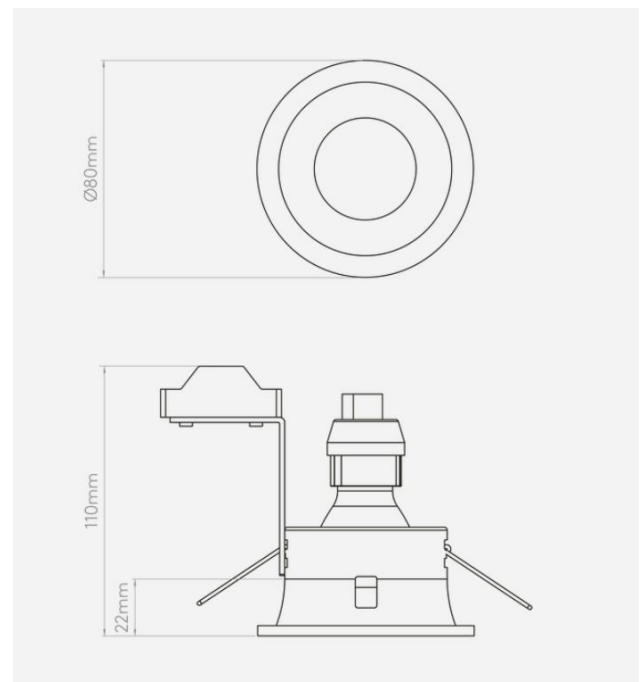

astro

LA5970

Astro Minima Round IP65 Recessed Light

SOURCE: <https://www.davidvillagelighting.co.uk/product/Astro-Minima-Round-IP65-Recessed-Light/20048>

PRODUCT DESCRIPTION

Minima Round IP65 by Astro

The Minima Round IP65 is an ideal recessed light for the bathroom (rated Zone 1, 2 and 3). A minimal and discreet design made of aluminium with a matt white or matt black finish.

The Minima IP65 is not suitable to cover with thermal insulation material nor mount on flammable material.

PRODUCT SPECIFICATION

Light Source: 1 x Max 50W GU10 (excluded)

IP Code: 65

Dimming: Dimmable via mains phase dimming.

Dimensions: Ø8.5cm
Depth: 11cm

For all sales and technical enquiries, please contact:

+44 (0)114 263 4266

info@davidvillagelighting.co.uk

www.davidvillagelighting.co.uk