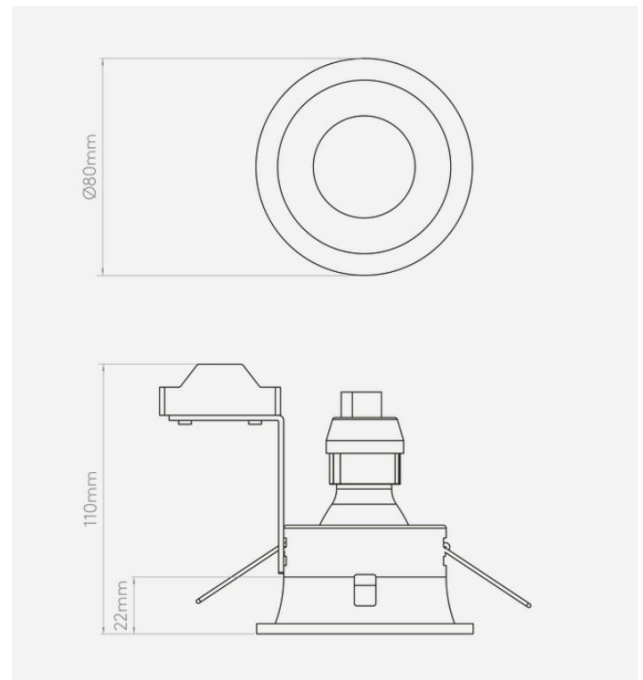

astro

LA5970

Astro Minima Round IP65 Recessed Light

SOURCE: <https://www.davidvillagelighting.co.uk/product/Astro-Minima-Round-IP65-Recessed-Light/20048>

PRODUCT DESCRIPTION

Minima Round IP65 by Astro

The Minima Round IP65 is an ideal recessed light for the bathroom (rated Zone 1, 2 and 3). A minimal and discreet design made of aluminium with a matt white or matt black finish.

The Minima IP65 is not suitable to cover with thermal insulation material nor mount on flammable material.

PRODUCT SPECIFICATION

Light Source: 1 x Max 50W GU10 (excluded)

IP Code: 65

Dimming: Dimmable via mains phase dimming.

Dimensions: Ø8.5cm
Depth: 11cm

For all sales and technical enquiries, please contact:

+44 (0)114 263 4266

info@davidvillagelighting.co.uk

www.davidvillagelighting.co.uk