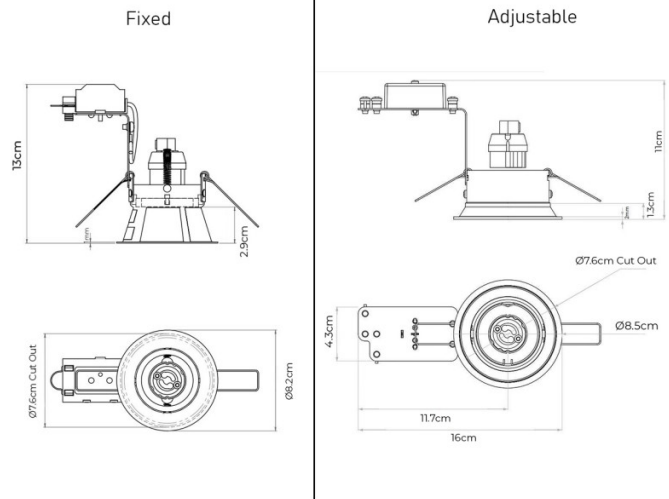

## PRODUCT DESCRIPTION

### Minima Round by Astro

Similar to the Minima Round 5643 but this recessed light has an adjustable downlight that can be tilted up to 40 degrees.

It is classed as bathroom zone 3, with an IP20 rating. Minima is available in two versions, the Minima Round that is fixed or the Minima Round Adjustable that you can tilt or rotate.

## PRODUCT SPECIFICATION

- Light Source:** 1 x Max 50W GU10 (excluded)
- IP Code:** 20
- Dimming:** Dimmable via mains phase dimming.
- Dimensions:** **Fixed:** 13 x 8.2cm  
**Adjustable:** 11 x 16 x 15cm