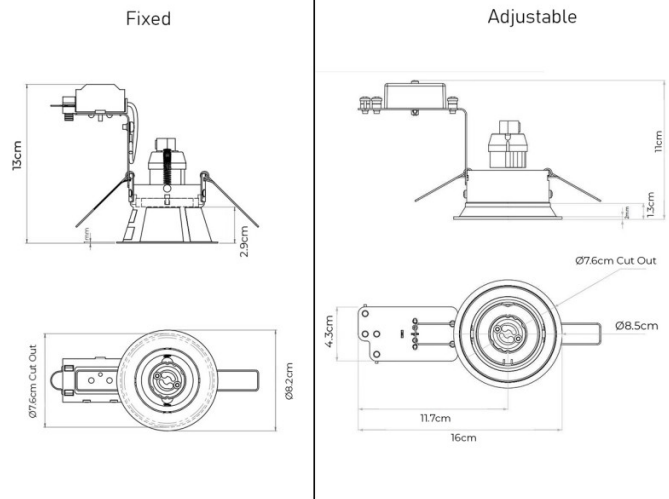

astro

Astro Minima Round Recessed Light

LA5968

SOURCE: <https://www.davidvillagelighting.co.uk/product/Astro-Minima-Round-Recessed-Light/20046>

PRODUCT DESCRIPTION

Minima Round by Astro

Similar to the Minima Round 5643 but this recessed light has an adjustable downlight that can be tilted up to 40 degrees.

It is classed as bathroom zone 3, with an IP20 rating. Minima is available in two versions, the Minima Round that is fixed or the Minima Round Adjustable that you can tilt or rotate.

PRODUCT SPECIFICATION

- Light Source:** 1 x Max 50W GU10 (excluded)
- IP Code:** 20
- Dimming:** Dimmable via mains phase dimming.
- Dimensions:** **Fixed:** 13 x 8.2cm
Adjustable: 11 x 16 x 15cm

For all sales and technical enquiries, please contact: