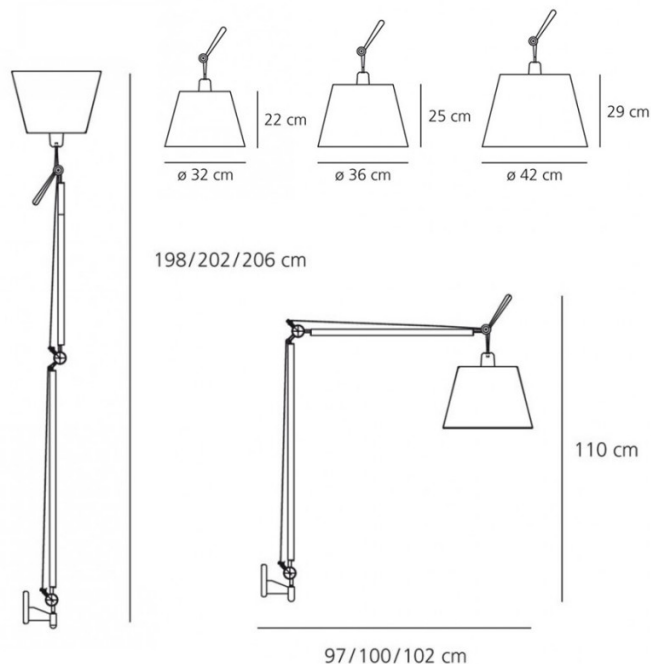

PRODUCT SPECIFICATION

Light Source: 1 x Max 21W E27 LED (excluded)

IP Code: 20

Dimming: Non dimmable.

Dimensions: 320mm
Shade: Ø32cm
Height: 110-198cm
Depth: 97cm

360mm
Shade: Ø36cm
Height: 110-202cm
Depth: 100cm

420mm
Shade: Ø42cm
Height: 110-206cm
Depth: 102cm

For all sales and technical enquiries, please contact:

+44 (0)114 263 4266

info@davidvillagelighting.co.uk

www.davidvillagelighting.co.uk