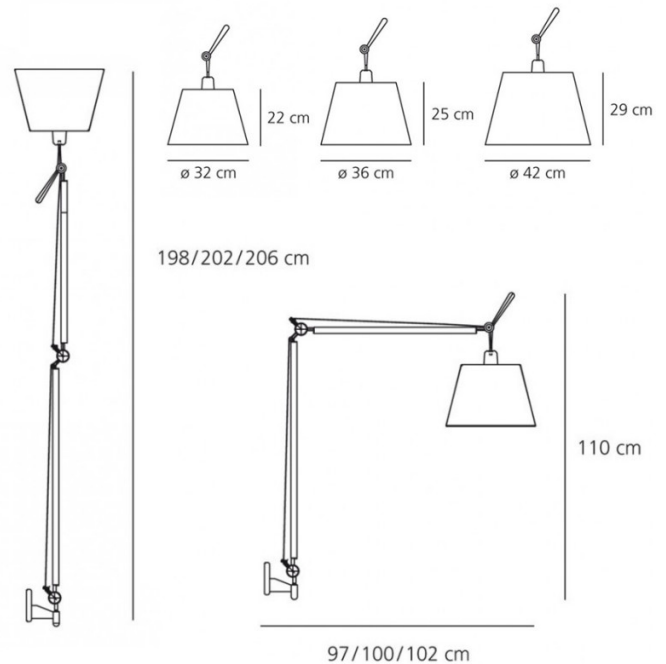

PRODUCT SPECIFICATION

Light Source: 1 x Max 21W E27 LED (excluded)

IP Code: 20

Dimming: Non dimmable.

Dimensions: 320mm
 Shade: Ø32cm
 Height: 110-198cm
 Depth: 97cm

360mm
 Shade: Ø36cm
 Height: 110-202cm
 Depth: 100cm

420mm
 Shade: Ø42cm
 Height: 110-206cm
 Depth: 102cm

For all sales and technical enquiries, please contact:

+44 (0)114 263 4266

info@davidvillagelighting.co.uk

www.davidvillagelighting.co.uk