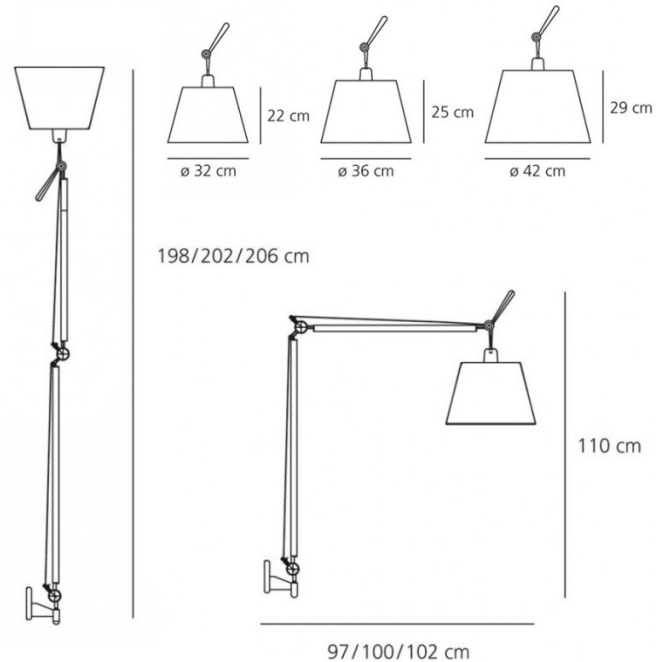

PRODUCT SPECIFICATION

Light Source: 1 x Max 21W E27 LED (excluded)

IP Code: 20

Dimming: Non dimmable.

Dimensions: 320mm
 Shade: Ø32cm
 Height: 110-198cm
 Depth: 97cm

360mm
 Shade: Ø36cm
 Height: 110-202cm
 Depth: 100cm

420mm
 Shade: Ø42cm
 Height: 110-206cm
 Depth: 102cm

For all sales and technical enquiries, please contact:

+44 (0)114 263 4266

info@davidvillagelighting.co.uk

www.davidvillagelighting.co.uk