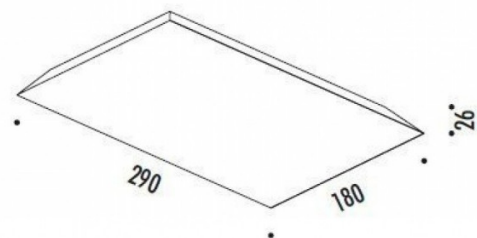

## PRODUCT SPECIFICATION

- Light Source:** 24.5W, 3000K, 1808 Lumens
- IP Code:** 20
- Dimming:** Dimmable via Triac/IGBT dimming systems. Please consult your electrician, additional wiring may be required on site.
- Dimensions:** Length: 29cm  
Depth: 18cm  
Width: 2.6cm