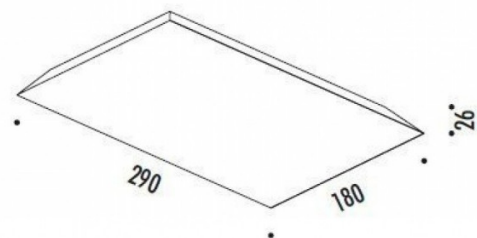

PRODUCT SPECIFICATION

- **Light Source:** 24.5W, 3000K, 1808 Lumens
- **IP Code:** 20
- **Dimming:** Dimmable via Triac/IGBT dimming systems. Please consult your electrician, additional wiring may be required on site.
- **Dimensions:** Length: 29cm
  Depth: 18cm
  Width: 2.6cm