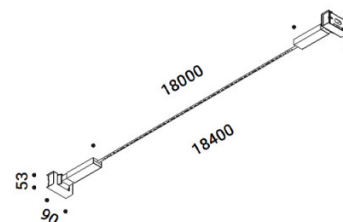

PRODUCT SPECIFICATION

Light Source: Flash 6: 57W, 3000K, 6708 Lumens
Flash 12: 114W, 3000K, 13416 Lumens
Flash 18: 171W, 3000K, 20124 Lumens

IP Code: 20

Dimensions: Flash 6:
Length: 600cm

Flash 12:
Length: 1200cm

Flash 18:
Length: 1800cm

Mount Width: 0.9cm
Mount Height: 5.3cm

Flash 6:

Flash 12:

Flash 18:

For all sales and technical enquiries, please contact:

+44 (0)114 263 4266

info@davidvillagelighting.co.uk