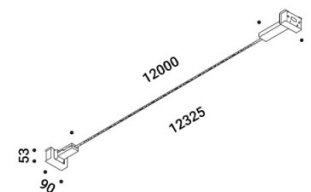

PRODUCT SPECIFICATION

Light Source: Flash 6: 57W, 3000K, 6708 Lumens
Flash 12: 114W, 3000K, 13416 Lumens
Flash 18: 171W, 3000K, 20124 Lumens

IP Code: 20

Dimensions: Flash 6:
Length: 600cm

Flash 12:
Length: 1200cm

Flash 18:
Length: 1800cm

Mount Width: 0.9cm
Mount Height: 5.3cm

Flash 6:

Flash 12:

Flash 18:

For all sales and technical enquiries, please contact:

+44 (0)114 263 4266

info@davidvillagelighting.co.uk