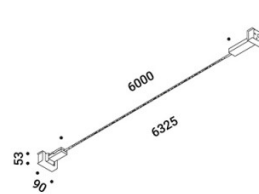

PRODUCT SPECIFICATION

Light Source: Flash 6: 57W, 3000K, 6708 Lumens
Flash 12: 114W, 3000K, 13416 Lumens
Flash 18: 171W, 3000K, 20124 Lumens

IP Code: 20

Dimensions: Flash 6:
Length: 600cm

Flash 12:
Length: 1200cm

Flash 18:
Length: 1800cm

Mount Width: 0.9cm
Mount Height: 5.3cm

Flash 6:

Flash 12:

Flash 18:

For all sales and technical enquiries, please contact:

+44 (0)114 263 4266

info@davidvillagelighting.co.uk