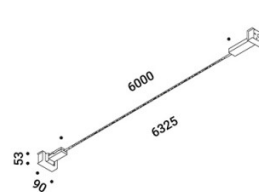

PRODUCT SPECIFICATION

Light Source: Flash 6: 57W, 3000K, 6708 Lumens
Flash 12: 114W, 3000K, 13416 Lumens
Flash 18: 171W, 3000K, 20124 Lumens

IP Code: 20

Dimensions: Flash 6:
Length: 600cm

Flash 12:
Length: 1200cm

Flash 18:
Length: 1800cm

Mount Width: 0.9cm
Mount Height: 5.3cm

Flash 6:

Flash 12:

Flash 18:

For all sales and technical enquiries, please contact:

+44 (0)114 263 4266

info@davidvillagelighting.co.uk