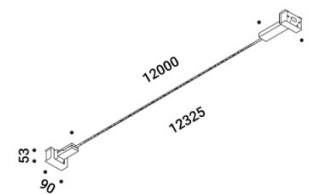

PRODUCT SPECIFICATION

Light Source: Flash 6: 57W, 3000K, 6708 Lumens
Flash 12: 114W, 3000K, 13416 Lumens
Flash 18: 171W, 3000K, 20124 Lumens

IP Code: 20

Dimensions: Flash 6:
Length: 600cm

Flash 12:
Length: 1200cm

Flash 18:
Length: 1800cm

Mount Width: 0.9cm
Mount Height: 5.3cm

Flash 6:

Flash 12:

Flash 18:

For all sales and technical enquiries, please contact:

+44 (0)114 263 4266

info@davidvillagelighting.co.uk