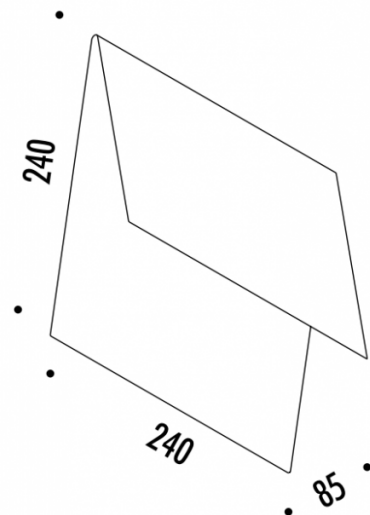

PRODUCT SPECIFICATION

- Light Source:** 18W, 3000K, 1930 Lumens
- IP Code:** 20
- Dimming:** Dimmable via Dali/1-10V dimming systems. Please consult your electrician, additional wiring may be required on site.
- Dimensions:** Width: 24cm
Length: 24cm
Depth: 8.5cm