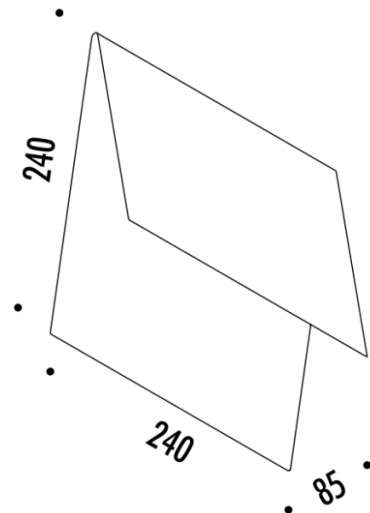

## PRODUCT SPECIFICATION

- Light Source:** 18W, 3000K, 1930 Lumens
- IP Code:** 20
- Dimming:** Dimmable via Dali/1-10V dimming systems. Please consult your electrician, additional wiring may be required on site.
- Dimensions:** Width: 24cm  
Length: 24cm  
Depth: 8.5cm