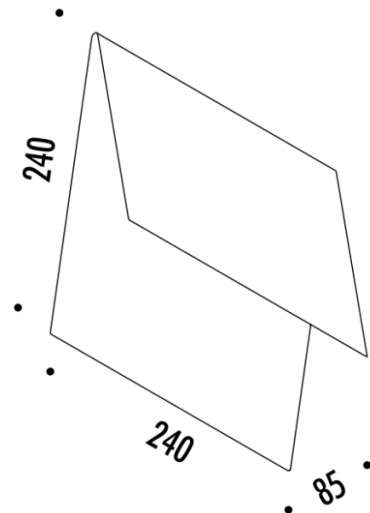

For all sales and technical enquiries, please contact:

+44 (0)114 263 4266

info@davidvillagelighting.co.uk

www.davidvillagelighting.co.uk