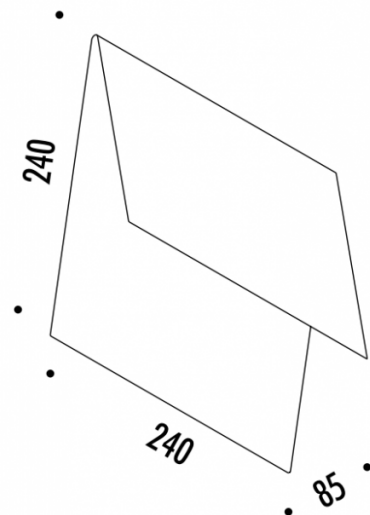

For all sales and technical enquiries, please contact:

+44 (0)114 263 4266

info@davidvillagelighting.co.uk

www.davidvillagelighting.co.uk