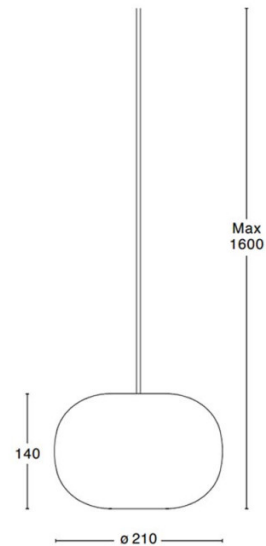

PRODUCT SPECIFICATION

- Light Source:** 1 x Max 2.5W G9 LED (included)
- IP Code:** 20
- Dimming:** Dimmable via mains phase dimming.
- Dimensions:** Shade: Ø21cm
Shade Height: 14cm
Maximum Drop: 160cm