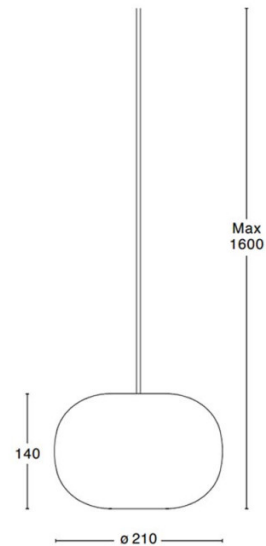

For all sales and technical enquiries, please contact:

+44 (0)114 263 4266

info@davidvillagelighting.co.uk

www.davidvillagelighting.co.uk