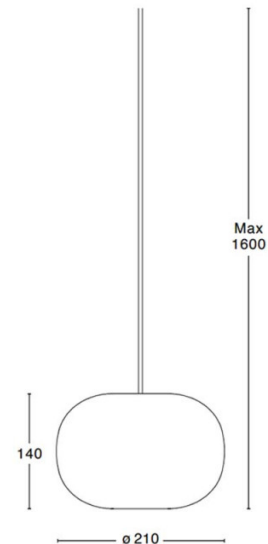

PRODUCT SPECIFICATION

- Light Source:** 1 x Max 2.5W G9 LED (included)
- IP Code:** 20
- Dimming:** Dimmable via mains phase dimming.
- Dimensions:** Shade: Ø21cm
Shade Height: 14cm
Maximum Drop: 160cm