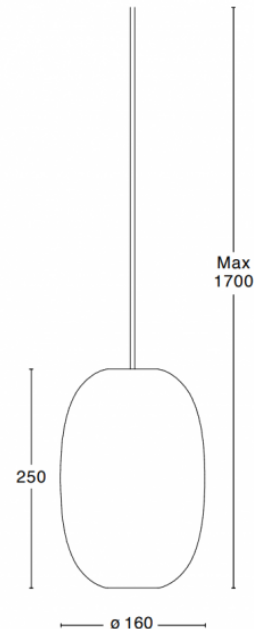

## PRODUCT SPECIFICATION

- Light Source:** 1 x Max 2.5W G9 LED (included)
- IP Code:** 20
- Dimming:** Dimmable via mains phase dimming.
- Dimensions:** Shade: Ø16cm  
Shade Height: 25cm  
Maximum Drop: 170cm