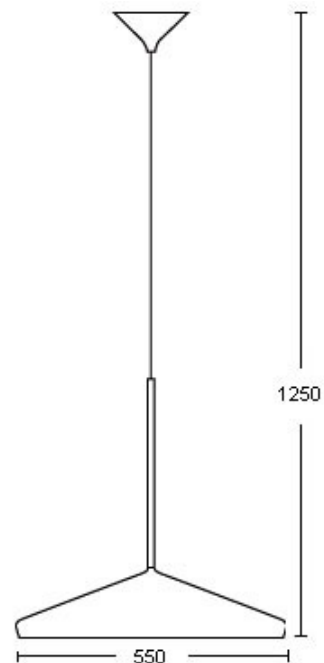

LA5956

Orsjo Belysning Ginko LED Suspension Light

SOURCE: <https://www.davidvillagelighting.co.uk/product/Orsjo-Belysning-Ginko-LED-Suspension-Light/20016>

PRODUCT DESCRIPTION

Designer: Norway Says

Orsjo Belysning Ginko LED Suspension Light

PRODUCT SPECIFICATION

- Light Source:** 20W, 3000K, 2400 Lumens
- IP Code:** 20
- Dimming:** Dimmable via mains phase dimming.
- Dimensions:** Shade: Ø55cm
Drop Height: 125cm

For all sales and technical enquiries, please contact: