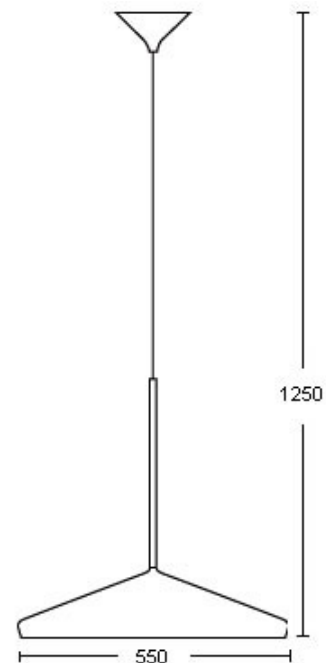

Orsjo Belysning Ginko LED Suspension Light

LA5956

SOURCE: <https://www.davidvillagelighting.co.uk/product/Orsjo-Belysning-Ginko-LED-Suspension-Light/20016>

PRODUCT DESCRIPTION

Designer: Norway Says

Orsjo Belysning Ginko LED Suspension Light

PRODUCT SPECIFICATION

- Light Source:** 20W, 3000K, 2400 Lumens
- IP Code:** 20
- Dimming:** Dimmable via mains phase dimming.
- Dimensions:** Shade: Ø55cm
Drop Height: 125cm

For all sales and technical enquiries, please contact: