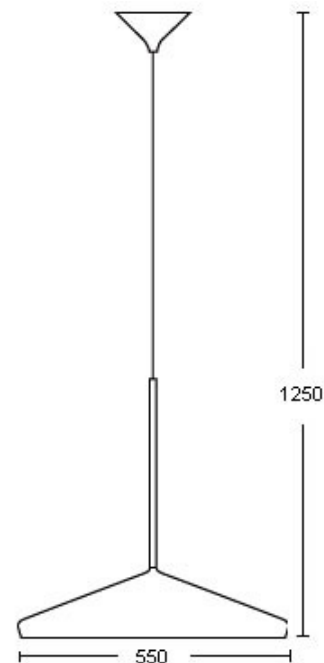

LA5956

Orsjo Belysning Ginko LED Suspension Light

SOURCE: <https://www.davidvillagelighting.co.uk/product/Orsjo-Belysning-Ginko-LED-Suspension-Light/20016>

PRODUCT DESCRIPTION

Designer: Norway Says

Orsjo Belysning Ginko LED Suspension Light

PRODUCT SPECIFICATION

- Light Source:** 20W, 3000K, 2400 Lumens
- IP Code:** 20
- Dimming:** Dimmable via mains phase dimming.
- Dimensions:** Shade: Ø55cm
Drop Height: 125cm

For all sales and technical enquiries, please contact: