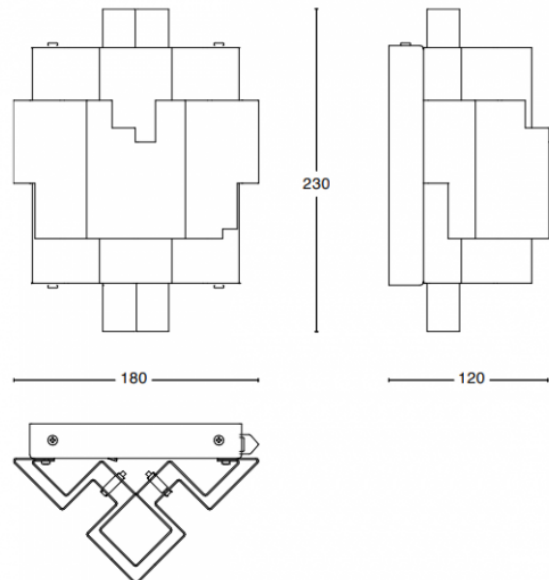

PRODUCT SPECIFICATION

- Light Source:** 4W, 2700K, 230 Lumens
- IP Code:** 20
- Dimming:** Dimmable via mains phase dimming.
- Dimensions:** Height: 23cm
Width: 18cm
Depth: 12cm
Cable Length: 250cm

For all sales and technical enquiries, please contact: