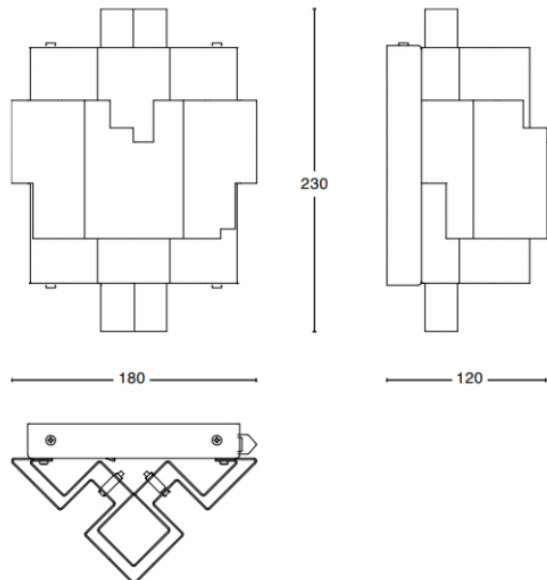

### Orsjo Belysning Skyline Hard Wired Wall Light

The Orsjo Skyline Wall Light was originally launched at the Stockholm Furniture Fair, designed by Folkform and inspired by the architecture of different suburban districts of Stockholm. The Skyline light resembles a floating city with its geometric design, this futuristic style is guaranteed to turn heads.

## PRODUCT SPECIFICATION

- Light Source:** 4W, 2700K, 230 Lumens
- IP Code:** 20
- Dimming:** Dimmable via mains phase dimming.
- Dimensions:** Height: 23cm  
Width: 18cm  
Depth: 12cm  
Cable Length: 250cm