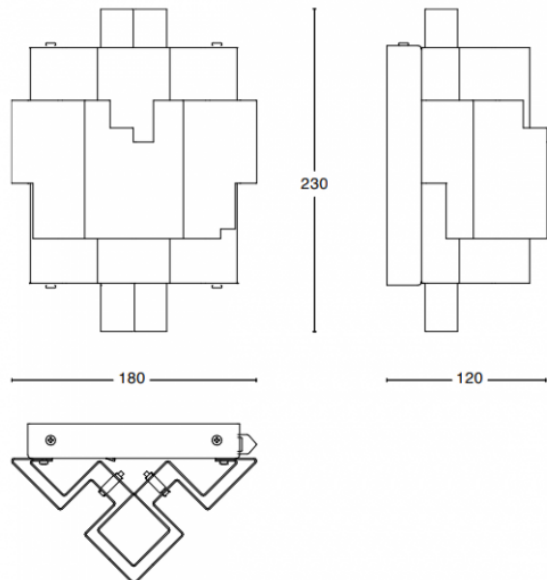

PRODUCT SPECIFICATION

- Light Source:** 4W, 2700K, 230 Lumens
- IP Code:** 20
- Dimming:** Dimmable via mains phase dimming.
- Dimensions:** Height: 23cm
Width: 18cm
Depth: 12cm
Cable Length: 250cm

For all sales and technical enquiries, please contact: