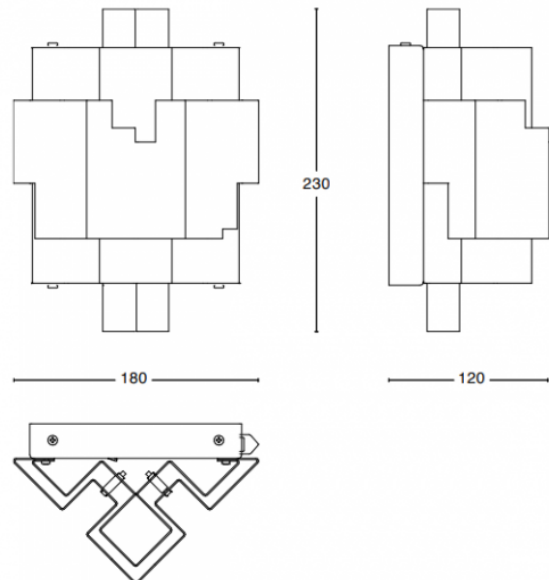

PRODUCT SPECIFICATION

Light Source: 4W, 2700K, 230 Lumens

IP Code: 20

Dimming: Dimmable via mains phase dimming.

Dimensions: Height: 23cm
Width: 18cm
Depth: 12cm
Cable Length: 250cm

For all sales and technical enquiries, please contact: