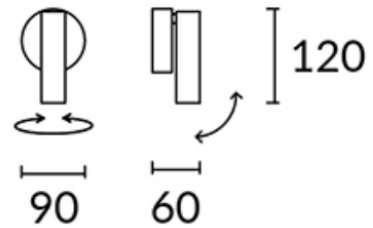

Light Attack Solina LED Wall Light

LA5948

SOURCE: <https://www.davidvillagelighting.co.uk/product/Light-Attack-Solina-LED-Wall-Light/20004>

PRODUCT DESCRIPTION

Light Attack Solina Wall Light

A minimal and adjustable design, the Solina wall light, can be rotated by 360°. The structure is made of aluminium and is available in two finishes, black and white. Ideal for spaces in need of frontal and downlighting, the Solina adds a deco-tech touch in its surroundings.

The Solina wall light stands beautifully on its own but is also ideal for multiple installations.

PRODUCT SPECIFICATION

Light Source: 7.5W, 3000K, 584lumens

IP Code: 20

Dimensions: 6 cm depth
12 cm height
Ø 3 cm