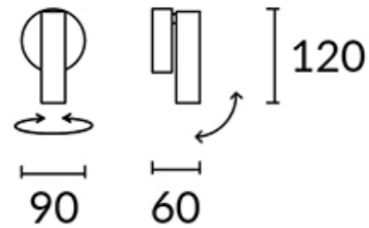

## PRODUCT DESCRIPTION

Light Attack Solina Wall Light

A minimal and adjustable design, the Solina wall light, can be rotated by 360°. The structure is made of aluminium and is available in two finishes, black and white. Ideal for spaces in need of frontal and downlighting, the Solina adds a deco-tech touch in its surroundings.

## PRODUCT SPECIFICATION

**Light Source:** 7.5W, 3000K, 584lumens

**IP Code:** 20

**Dimensions:** 6 cm depth  
12 cm height  
Ø 3 cm

**For all sales and technical enquiries, please contact:**

+44 (0)114 263 4266