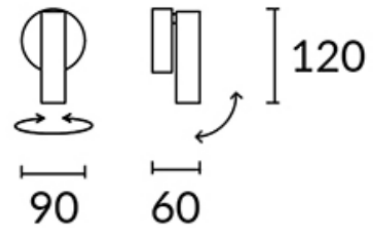

## PRODUCT DESCRIPTION

Light Attack Solina Wall Light

A minimal and adjustable design, the Solina wall light, can be rotated by 360°. The structure is made of aluminium and is available in two finishes, black and white. Ideal for spaces in need of frontal and downlighting, the Solina adds a deco-tech touch in its surroundings.

## PRODUCT SPECIFICATION

**Light Source:** 7.5W, 3000K, 584lumens

**IP Code:** 20

**Dimensions:** 6 cm depth  
12 cm height  
Ø 3 cm

**For all sales and technical enquiries, please contact:**

+44 (0)114 263 4266