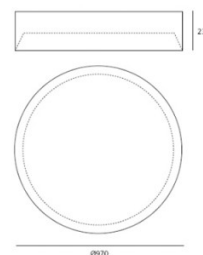

Tagora 970: