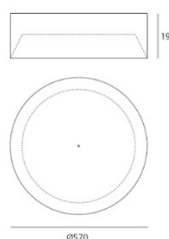

Tagora 570: