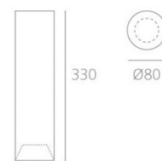

PRODUCT SPECIFICATION

1. **Light Source:** **Tagora 80:** 14W, 3000K, 1027 Lumens
   Tagora 270: 32W, 3000K, 1636 Lumens
   Tagora 570: 58W, 3000K, 3718 Lumens
   Tagora 970: 84W, 3000K, 6249 Lumens
2. **IP Code:** 20
3. **Dimming:** Dimmable via Dali dimming systems. Please consult your electrician, additional wiring may be required on-site.
4. **Dimensions:** **Tagora 80:**
   Ø8cm
   Height: 33cm
5. **Tagora 270:**
   Ø27cm
   Height: 33cm
6. **Tagora 570:**
   Ø57cm
   Height: 19cm
7. **Tagora 970:**
   Ø97cm
   Height: 23cm

Tagora 80: