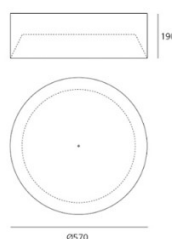

Tagora 570: