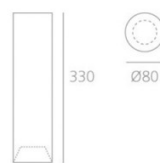

PRODUCT SPECIFICATION

Light Source:	Tagora 80: 14W, 3000K, 1027 Lumens Tagora 270: 32W, 3000K, 1636 Lumens Tagora 570: 58W, 3000K, 3718 Lumens Tagora 970: 84W, 3000K, 6249 Lumens
IP Code:	20
Dimming:	Dimmable via Dali dimming systems. Please consult your electrician, additional wiring may be required on-site.
Dimensions:	Tagora 80: Ø8cm Height: 33cm Tagora 270: Ø27cm Height: 33cm Tagora 570: Ø57cm Height: 19cm Tagora 970: Ø97cm Height: 23cm

Tagora 80: