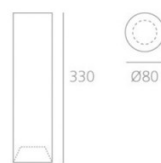

PRODUCT SPECIFICATION

Light Source:	Tagora 80: 14W, 3000K, 1027 Lumens Tagora 270: 32W, 3000K, 1636 Lumens Tagora 570: 58W, 3000K, 3718 Lumens Tagora 970: 84W, 3000K, 6249 Lumens
IP Code:	20
Dimming:	Dimmable via Dali dimming systems. Please consult your electrician, additional wiring may be required on-site.
Dimensions:	Tagora 80: Ø8cm Height: 33cm Tagora 270: Ø27cm Height: 33cm Tagora 570: Ø57cm Height: 19cm Tagora 970: Ø97cm Height: 23cm

Tagora 80: