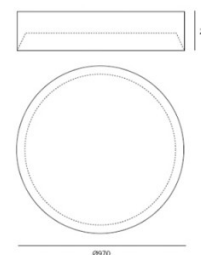

Tagora 970: