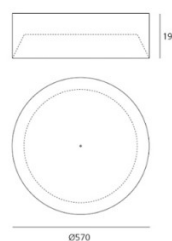

Tagora 570: