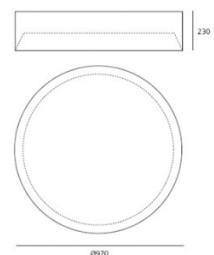

Tagora 970: