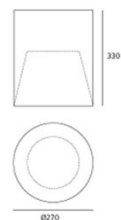

Tagora 270: