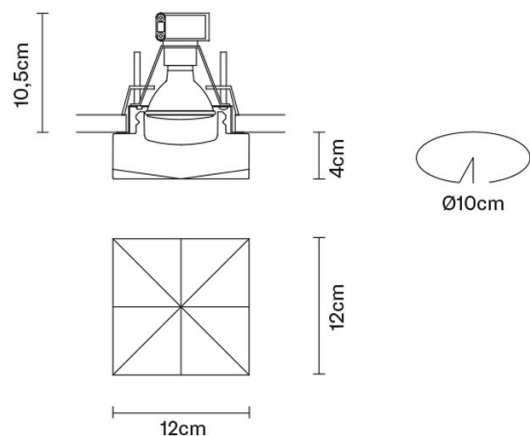

Please Note: the Fabbian Cindy does boast an IP44 rating, although the interior ceiling fitting remains IP20.

PRODUCT SPECIFICATION

Light Source: 1 x Max 50W GU10 LED (excluded)

IP Code: 20-44

Dimming: Dimmable via mains phase dimming.

Dimensions: Width: 12cm
Length: 12cm
Depth: 4cm

For all sales and technical enquiries, please contact:

+44 (0)114 263 4266

info@davidvillagelighting.co.uk

www.davidvillagelighting.co.uk