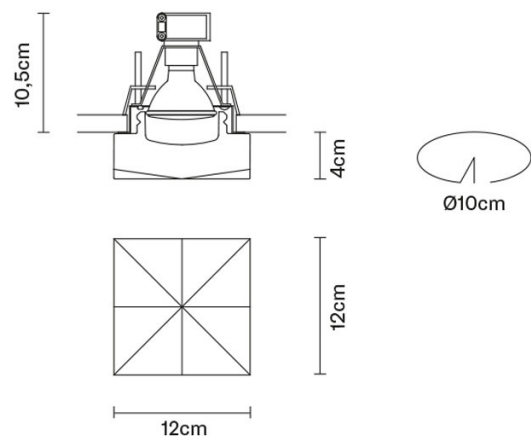

Please Note: the Fabbian Cindy does boast an IP44 rating, although the interior ceiling fitting remains IP20.

PRODUCT SPECIFICATION

Light Source: 1 x Max 50W GU10 LED (excluded)

IP Code: 20-44

Dimming: Dimmable via mains phase dimming.

Dimensions: Width: 12cm
Length: 12cm
Depth: 4cm

For all sales and technical enquiries, please contact:

+44 (0)114 263 4266

info@davidvillagelighting.co.uk

www.davidvillagelighting.co.uk