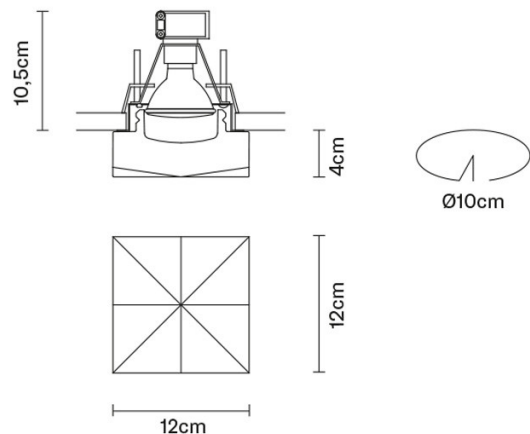

PRODUCT SPECIFICATION

Light Source: 1 x Max 50W GU10 LED (excluded)

IP Code: 20-44

Dimming: Dimmable via mains phase dimming.

Dimensions: Width: 12cm
Length: 12cm
Depth: 4cm