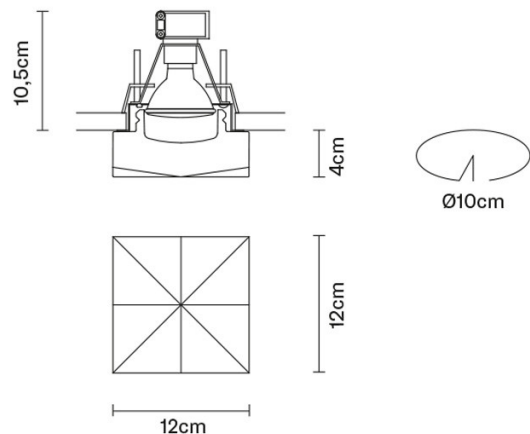

## PRODUCT SPECIFICATION

**Light Source:** 1 x Max 50W GU10 LED (excluded)

**IP Code:** 20-44

**Dimming:** Dimmable via mains phase dimming.

**Dimensions:** Width: 12cm  
Length: 12cm  
Depth: 4cm

**For all sales and technical enquiries, please contact:**