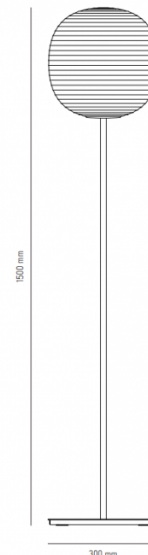

## PRODUCT SPECIFICATION

**Light Source:** 1 x Max 11W E27 LED (excluded)

**IP Code:** 20

**Dimming:** In-line on/off switch included on the cable.

**Dimensions:** Ø30cm  
Height: 150cm

**For all sales and technical enquiries, please contact:**