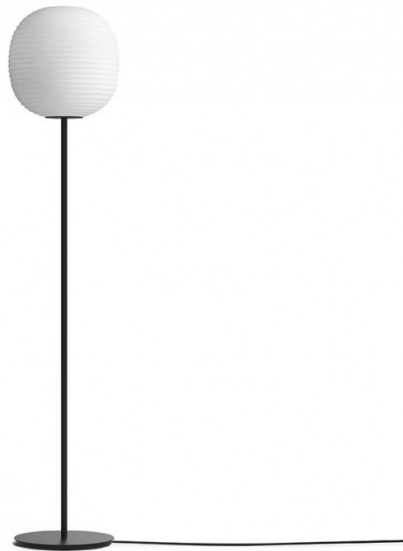

# New Works Lantern Floor Lamp

LA5939

SOURCE: <https://www.davidvillagelighting.co.uk/product/New-Works-Lantern-Floor-Lamp/19956>

### New Works Lantern Floor Lamp

Inspired by a traditional Chinese rice paper lamp, the Lantern Floor Lamp by New Works was designed by Torbjorn Andersson and Espen Voll - the co-founders of Anderssen & Voll. The sophisticated floor lamp becomes a centrepiece in the room, with a textured frosted glass diffuser which perches atop a slender steel base. Lantern combines an old shape with new materials, appreciating the classic design whilst still allowing it to adapt to contemporary interiors.

This simplistic design adds a touch of elegance to your space, emitting warm, ambient illumination. This floor lamp is a beautiful addition to living rooms, bedrooms and hallways in residential spaces. It can also be appreciated in commercial settings, especially hotels, libraries, restaurants and bars.