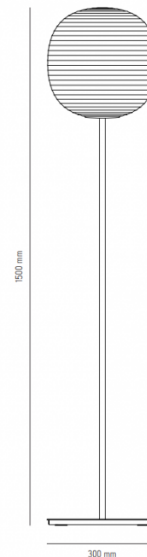

NEW WORKS.

New Works Lantern Floor Lamp

LA5939

SOURCE: <https://www.davidvillagelighting.co.uk/product/New-Works-Lantern-Floor-Lamp/19956>

PRODUCT DESCRIPTION

Designer: Anderssen & Voll

New Works Lantern Floor Lamp

PRODUCT SPECIFICATION

Light Source: 1 x Max 11W E27 LED Dimmable (excluded)

IP Code: 20

Dimming: In-line dimmer included on the cable.

Dimensions: Ø30cm
Height: 150cm

For all sales and technical enquiries, please contact: