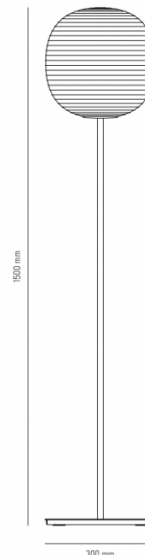

NEW WORKS.

New Works Lantern Floor Lamp

LA5939

SOURCE: <https://www.davidvillagelighting.co.uk/product/New-Works-Lantern-Floor-Lamp/19956>

PRODUCT DESCRIPTION

Designer: Anderssen & Voll

New Works Lantern Floor Lamp

Inspired by a traditional Chinese rice paper lamp, the Lantern Floor Lamp by New Works was designed by Torbjorn Andersson and Espen Voll - the co-founders of Anderssen & Voll. The sophisticated floor lamp becomes a centrepiece in the room, with a textured frosted glass diffuser which perches atop a slender steel base. Lantern combines an old shape with new materials, appreciating the classic design whilst still allowing it to adapt to contemporary interiors.

PRODUCT SPECIFICATION

- Light Source:** 1 x Max 11W E27 LED (excluded)
- IP Code:** 20
- Dimming:** In-line on/off switch included on the cable.
- Dimensions:** Ø30cm
Height: 150cm

For all sales and technical enquiries, please contact: