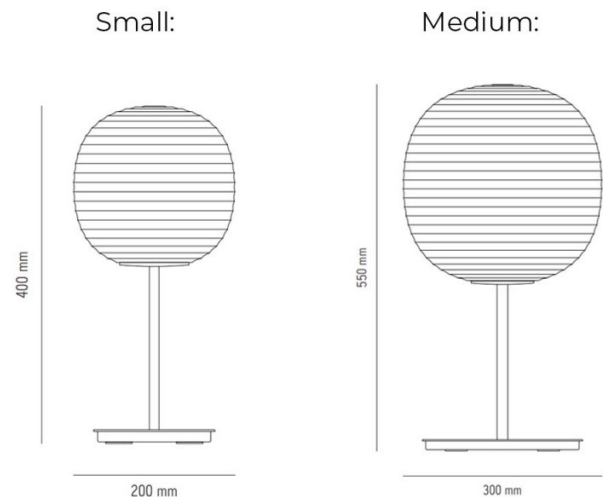

## PRODUCT SPECIFICATION

**Light Source:** **Small:** 1 x Max 7W E14 LED (excluded)  
**Medium:** 1 x Max 11W E27 LED (excluded)

**IP Code:** 20

**Dimming:** In-line on/off switch included on the cable.

**Dimensions: Small:**  
 Ø20cm  
 Height: 40cm

**Medium:**  
 Ø30cm  
 Height: 55cm

**For all sales and technical enquiries, please contact:**

+44 (0)114 263 4266

info@davidvillagelighting.co.uk

www.davidvillagelighting.co.uk