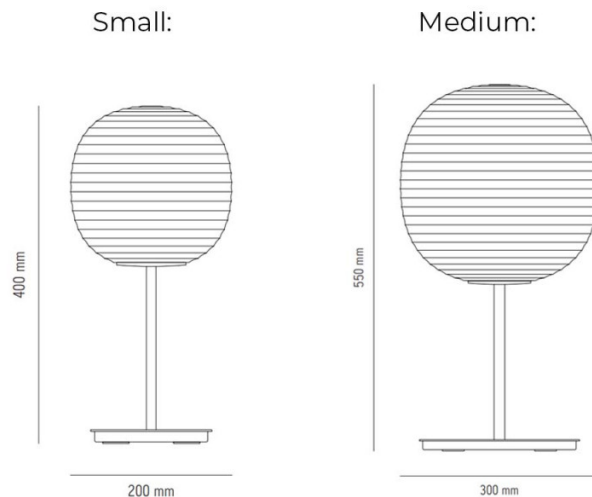

PRODUCT SPECIFICATION

Light Source: **Small:** 1 x Max 7W E14 LED (excluded)
Medium: 1 x Max 11W E27 LED (excluded)

IP Code: 20

Dimming: In-line on/off switch included on the cable.

Dimensions: Small:
 Ø20cm
 Height: 40cm

Medium:
 Ø30cm
 Height: 55cm

For all sales and technical enquiries, please contact:

+44 (0)114 263 4266

info@davidvillagelighting.co.uk

www.davidvillagelighting.co.uk