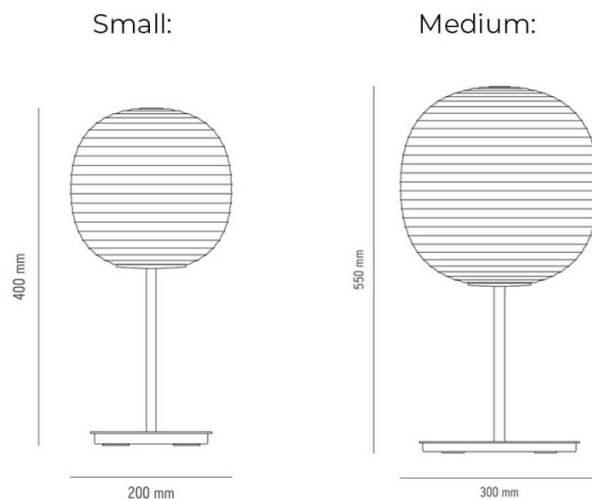

Designed by Anderssen & Voll, the Lantern Table Lamp is available in two sizes and boasts a similar structure to the Floor Lamp. A classic design, inspired by the Chinese rise paper lanterns the New Works Lantern is made of frosted opal glass but still replicates that weightless glow of the traditional lanterns. Lantern combines the old and the new, utilising a classic design with modern materials, the textured glass shade emits a diffused illumination, perfect for spaces of relaxation.

PRODUCT SPECIFICATION

- Light Source:** **Small:** 1 x Max 7W E14 LED Dimmable (excluded)
Medium: 1 x Max 11W E27 LED Dimmable (excluded)
- IP Code:** 20
- Dimming:** In-line dimmer included on the cable.
- Dimensions:** **Small:**
Ø20cm
Height: 40cm
Medium:
Ø30cm
Height: 55cm