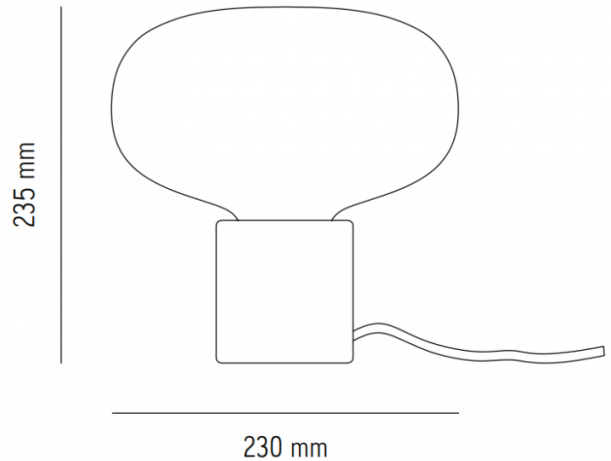

PRODUCT SPECIFICATION

Light Source: 1 x Max 7W E14 LED Dimmable (excluded)

IP Code: 20

Dimming: In-line dimmer included on the cable.

Dimensions: Ø23cm
Height: 23.5cm

For all sales and technical enquiries, please contact: