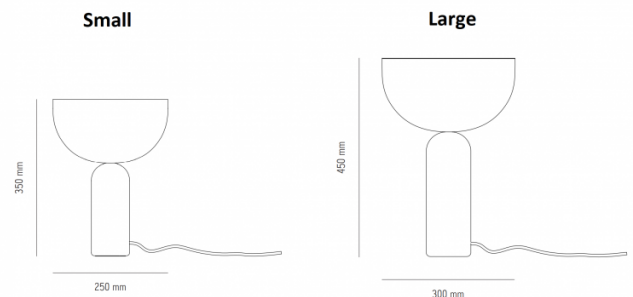

## PRODUCT SPECIFICATION

**Light Source:** **Small** - 1 x Max 7W E14 LED (excluded)  
**Large** - 1 x Max 11W E27 LED (excluded)

**IP Code:** 20

**Dimming:** In-line on/off switch included on cable.

**Dimensions: Small**  
Ø25cm  
Height: 35cm

**Large**  
Ø30cm  
Height: 45cm

Cable Length: 180cm

**For all sales and technical enquiries, please contact:**

+44 (0)114 263 4266

[info@davidvillagelighting.co.uk](mailto:info@davidvillagelighting.co.uk)