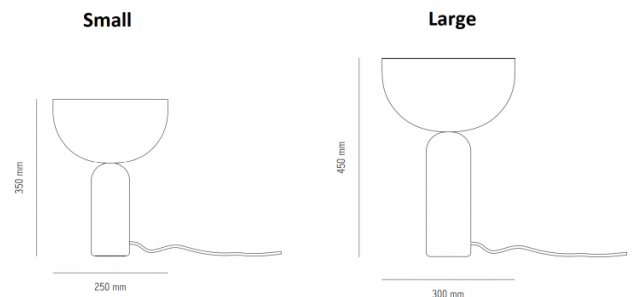

PRODUCT SPECIFICATION

Light Source: **Small** - 1 x Max 7W E14 LED (excluded)
Large - 1 x Max 11W E27 LED (excluded)

IP Code: 20

Dimming: In-line on/off switch included on cable.

Dimensions: Small
Ø25cm
Height: 35cm

Large
Ø30cm
Height: 45cm

Cable Length: 180cm

For all sales and technical enquiries, please contact:

+44 (0)114 263 4266

info@davidvillagelighting.co.uk

www.davidvillagelighting.co.uk