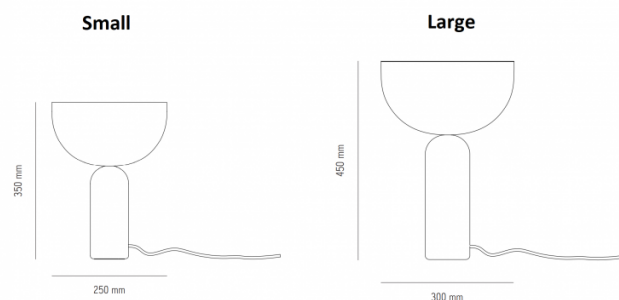

PRODUCT SPECIFICATION

Light Source: **Small** - 1 x Max 7W E14 LED (excluded)
Large - 1 x Max 11W E27 LED (excluded)

IP Code: 20

Dimming: In-line on/off switch included on cable.

Dimensions: Small
Ø25cm
Height: 35cm

Large
Ø30cm
Height: 45cm

Cable Length: 180cm

For all sales and technical enquiries, please contact:

+44 (0)114 263 4266

info@davidvillagelighting.co.uk

www.davidvillagelighting.co.uk