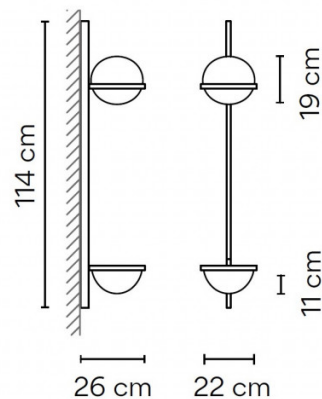

### Vibia Palma 3714 LED Wall Light

An elegant design by Antoni Arola, the Vibia Palma 3714 LED Wall Light combines nature and light. The elegant form utilises a floating spherical glass diffuser and a lower hemisphere designed to be used as a plant pot. The premise behind this unique wall light is to bring the outdoors inside and combine lighting and plants to create a calming environment. Thanks to the glass diffuser, the Vibia Palma LED Wall Light produces a warm but functional glow that can be easily dimmed to further personalise the atmosphere.

## PRODUCT SPECIFICATION

- Light** 9.2W, 2700K, 868 Lumens
- Source:**
- IP Code:** 20
- Dimming:** Dimmable via push to make/1-10v dimming systems. Please consult your electrician, additional wiring may be required on site.
- Dimensions:** Shade: Ø22cm  
Shae Height: 19cm  
Planter: Ø22cm  
Planter Height: 11cm  
Depth: 26cm  
Length: 114cm