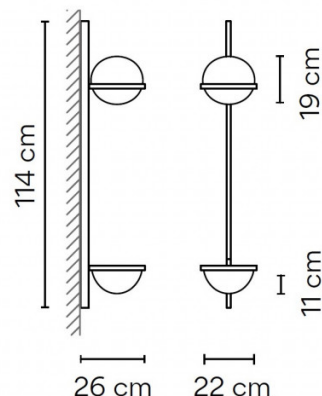

An elegant design by Antoni Arola, the Vibia Palma 3714 LED Wall Light combines nature and light. The elegant form utilises a floating spherical glass diffuser and a lower hemisphere designed to be used as a plant pot. The premise behind this unique wall light is to bring the outdoors inside and combine lighting and plants to create a calming environment. Thanks to the glass diffuser, the Vibia Palma LED Wall Light produces a warm but functional glow that can be easily dimmed to further personalise the atmosphere.

The Vibia Palma 3714 LED Wall Light can also be supplied with two light sources, using one to replace the plant pot. Please [contact us](#) for more information and pricing.

PRODUCT SPECIFICATION

Light Source:	9.2W, 2700K, 868 Lumens
IP Code:	20
Dimming:	Dimmable via push to make/1-10v dimming systems. Please consult your electrician, additional wiring may be required on site.
Dimensions:	Shade: Ø22cm Shae Height: 19cm Planter: Ø22cm Planter Height: 11cm Depth: 26cm Length: 114cm