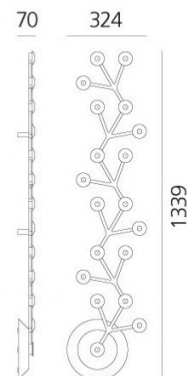

### Net Line 125 APP Compatible by Artemide

A design that reminds us of molecular structures or snowflakes, the LED Net light collection was designed by Alberto Nason and Michele De Lucchi. The Net Line with a length of 1.25m can stand alone but you can also choose to create your own combinations with other LED Net lights. The possibilities are endless and the effect can be astonishing. Net lights are suitable for both residential settings as well as in hospitality or professional spaces. The collection also includes a [Line suspension](#) light and a [Circle ceiling](#) light.

## PRODUCT SPECIFICATION

- Light Source:** 45W, 3000K, 2530 lumens
- IP Code:** 20
- Dimming:** Dimmable via the Artemide App & Push to make dimming systems. Please consult your electrician, additional wiring may be required on site.
- Dimensions:** 133.9 cm length  
32.4 cm width  
7 cm depth