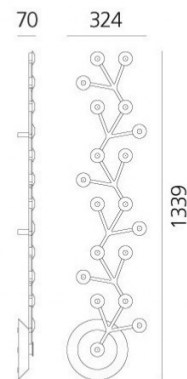

Designer: Alberto Nason, Michele De Lucchi

Net Line 125 APP Compatible by Artemide

A design that reminds us of molecular structures or snowflakes, the LED Net light collection was designed by Alberto Nason and Michele De Lucchi. The Net Line with a length of 1.25m can stand alone but you can also choose to create your own combinations with other LED Net lights. The possibilities are endless and the effect can be astonishing. Net lights are suitable for both residential settings as well as in hospitality or professional spaces. The collection also includes a [Line suspension](#) light and a [Circle ceiling](#) light.

PRODUCT SPECIFICATION

- Light Source:** 45W, 3000K, 2530 lumens
- IP Code:** 20
- Dimming:** Dimmable via the Artemide App & Push to make dimming systems. Please consult your electrician, additional wiring may be required on site.
- Dimensions:** 133.9 cm length
32.4 cm width
7 cm depth