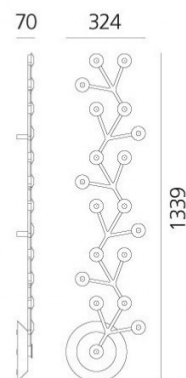

Designer: Alberto Nason, Michele De Lucchi

Net Line 125 APP Compatible by Artemide

A design that reminds us of molecular structures or snowflakes, the LED Net light collection was designed by Alberto Nason and Michele De Lucchi. The Net Line with a length of 1.25m can stand alone but you can also choose to create your own combinations with other LED Net lights. The possibilities are endless and the effect can be astonishing. Net lights are suitable for both residential settings as well as in hospitality or professional spaces. The collection also includes a [Line suspension](#) light and a [Circle ceiling](#) light.

PRODUCT SPECIFICATION

Light Source:	45W, 3000K, 2530 lumens
IP Code:	20
Dimming:	Dimmable via the Artemide App & Push to make dimming systems. Please consult your electrician, additional wiring may be required on site.
Dimensions:	133.9 cm length 32.4 cm width 7 cm depth