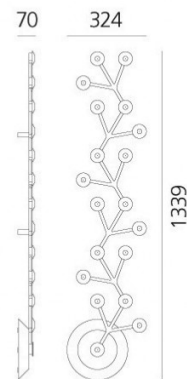

### Net Line 125 APP Compatible by Artemide

A design that reminds us of molecular structures or snowflakes, the LED Net light collection was designed by Alberto Nason and Michele De Lucchi. The Net Line with a length of 1.25m can stand alone but you can also choose to create your own combinations with other LED Net lights. The possibilities are endless and the effect can be astonishing. Net lights are suitable for both residential settings as well as in hospitality or professional spaces. The collection also includes a [Line suspension](#) light and a [Circle ceiling](#) light.

## PRODUCT SPECIFICATION

- Light Source:** 45W, 3000K, 2530 lumens
- IP Code:** 20
- Dimming:** Dimmable via the Artemide App & Push to make dimming systems. Please consult your electrician, additional wiring may be required on site.
- Dimensions:** 133.9 cm length  
32.4 cm width  
7 cm depth