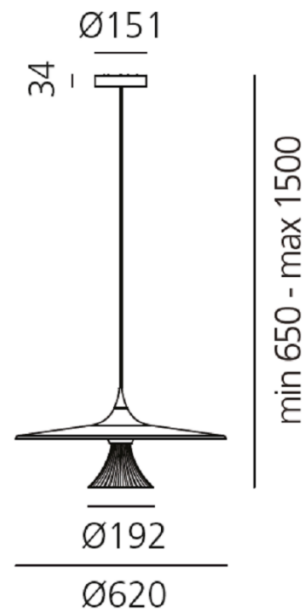

Artemide

Artemide Ipno Suspension
Light LED

LA5927

SOURCE: <https://www.davidvillagelighting.co.uk/product/Artemide-Ipno-Suspension-Light-LED/19920>

PRODUCT DESCRIPTION

Designer: Michele De Lucchi

Ipno by Artemide

Light is emitted through the material in a direct way, with no glare. The light source works with a Total Internal Reflection (TIR) to direct the light emission. Ipno is perfect to be installed low above a desk or office, dining tables and is excellent for both domestic and hospitality use. Part of the same collection, the [Ipno Glass](#) suspension is also available with a large glass diffuser.

PRODUCT SPECIFICATION

- Light Source:** 27W, 3000K, 1786 lumens
- IP Code:** 20
- Dimming:** Push to make/switch dimming, dimmable using push to make switches. Please consult your electrician, additional wiring may be required on site.
- Dimensions:** Ø 19.2 cm inner shade
Ø 62 outer shade
65-150 cm cord length
Ø 15.1 cm ceiling rose