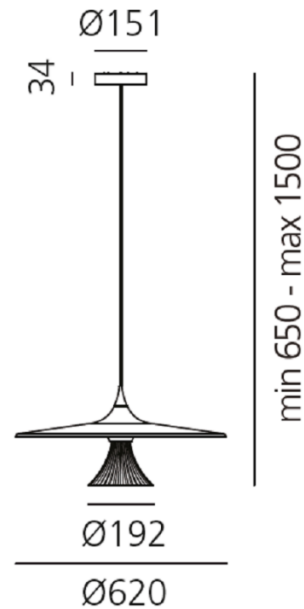

Artemide

Artemide Ipno Suspension  
Light LED

LA5927

SOURCE: <https://www.davidvillagelighting.co.uk/product/Artemide-Ipno-Suspension-Light-LED/19920>

PRODUCT DESCRIPTION

Designer: Michele De Lucchi

Ipno by Artemide

Light is emitted through the material in a direct way, with no glare. The light source works with a Total Internal Reflection (TIR) to direct the light emission. Ipno is perfect to be installed low above a desk or office, dining tables and is excellent for both domestic and hospitality use. Part of the same collection, the [Ipno Glass](#) suspension is also available with a large glass diffuser.

PRODUCT SPECIFICATION

- Light Source:** 27W, 3000K, 1786 lumens
- IP Code:** 20
- Dimming:** Push to make/switch dimming, dimmable using push to make switches. Please consult your electrician, additional wiring may be required on site.
- Dimensions:** Ø 19.2 cm inner shade  
Ø 62 outer shade  
65-150 cm cord length  
Ø 15.1 cm ceiling rose