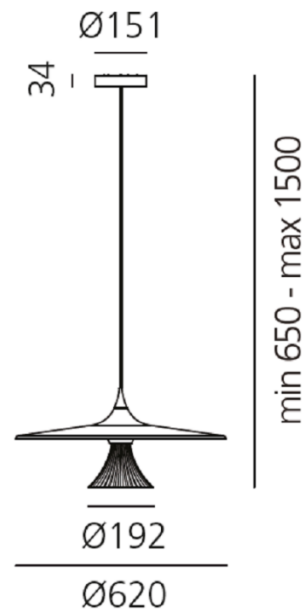

Artemide

Artemide Ipno Suspension
Light LED

LA5927

SOURCE: <https://www.davidvillagelighting.co.uk/product/Artemide-Ipno-Suspension-Light-LED/19920>

PRODUCT DESCRIPTION

Designer: Michele De Lucchi

Ipno by Artemide

Light is emitted through the material in a direct way, with no glare. The light source works with a Total Internal Reflection (TIR) to direct the light emission. Ipno is perfect to be installed low above a desk or office, dining tables and is excellent for both domestic and hospitality use. Part of the same collection, the [Ipno Glass](#) suspension is also available with a large glass diffuser.

PRODUCT SPECIFICATION

- Light Source:** 27W, 3000K, 1786 lumens
- IP Code:** 20
- Dimming:** Push to make/switch dimming, dimmable using push to make switches. Please consult your electrician, additional wiring may be required on site.
- Dimensions:** Ø 19.2 cm inner shade
Ø 62 outer shade
65-150 cm cord length
Ø 15.1 cm ceiling rose