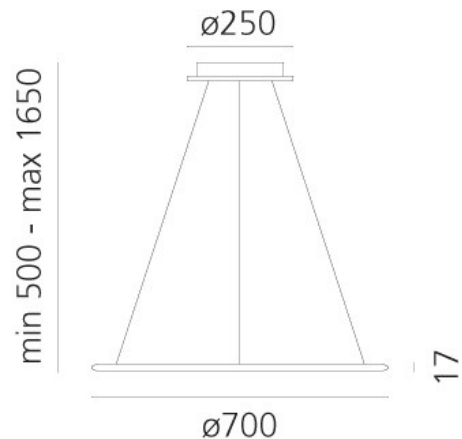

PRODUCT SPECIFICATION

Light Source:	40W, 3000K, 2857 lumens
IP Code:	20
Dimming:	Dimmable via Push to make AND Artemide App. Please consult your electrician, additional wiring may be required on site.
Dimensions:	Ø 70 cm Ø 25 cm ceiling rose 200 cm max cord length