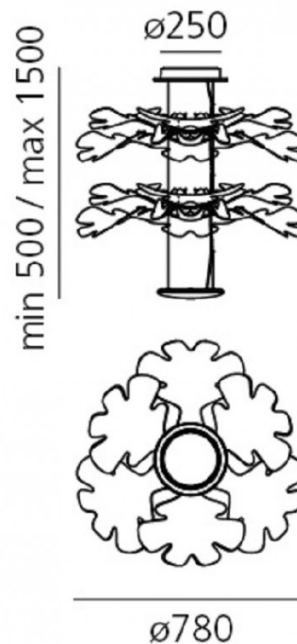

Chlorophilia 2 App compatible by  
Artemide

A highly scenic and stunning suspension light, the Chlorophilia 2 suspension light has double the features of its older sibling the Chlorophilia suspension. A design by Ross Lovegrove, who according to numerous leaders, has brought a new aesthetic expression for the 21st century. Lovegrove's designs are based on both the human approach, material science, technology and intelligent organic form. All that is depicted in the Chlorophilia light. When switched on it presents a contrast of delicate, leaf-like shades which highly interact with space and complete it.

PRODUCT SPECIFICATION

- Light Source:** 44W, 3000K, 3146 lumens
- IP Code:** 20
- Dimming:** Dimmable via Artemide App
- Dimensions:** Ø78 cm  
Ø25 cm ceiling canopy  
Max Height from ceiling 20 cm

**For all sales and technical enquiries, please contact:**