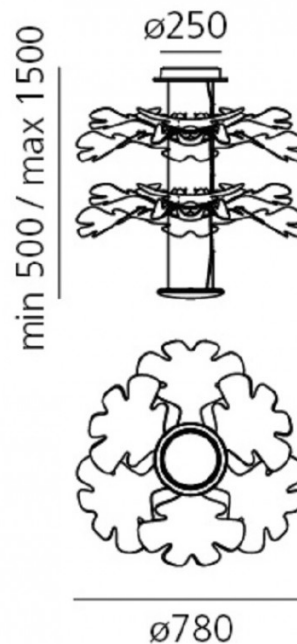

Chlorophilia 2 App compatible by Artemide

A highly scenic and stunning suspension light, the Chlorophilia 2 suspension light has double the features of its older sibling the Chlorophilia suspension. A design by Ross Lovegrove, who according to numerous leaders, has brought a new aesthetic expression for the 21st century. Lovegrove's designs are based on both the human approach, material science, technology and intelligent organic form. All that is depicted in the Chlorophilia light. When switched on it presents a contrast of delicate, leaf-like shades which highly interact with space and complete it.

PRODUCT SPECIFICATION

- Light Source: 44W, 3000K, 3146 lumens
- IP Code: 20
- Dimming: Dimmable via Artemide App
- Dimensions: Ø78 cm  
Ø25 cm ceiling canopy  
Max Height from ceiling 20 cm

**For all sales and technical enquiries, please contact:**