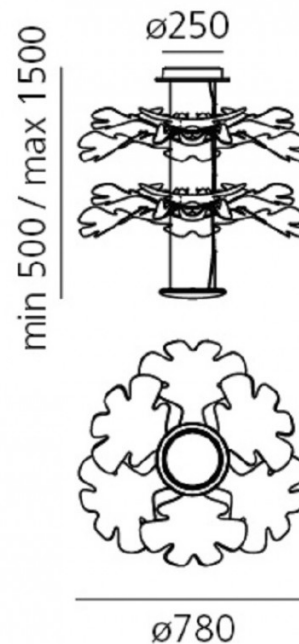

PRODUCT SPECIFICATION

Light Source: 44W, 3000K, 3146 lumens

IP Code: 20

Dimming: Dimmable via Artemide App

Dimensions: Ø78 cm
Ø25 cm ceiling canopy
Max Height from ceiling 20 cm

For all sales and technical enquiries, please contact: