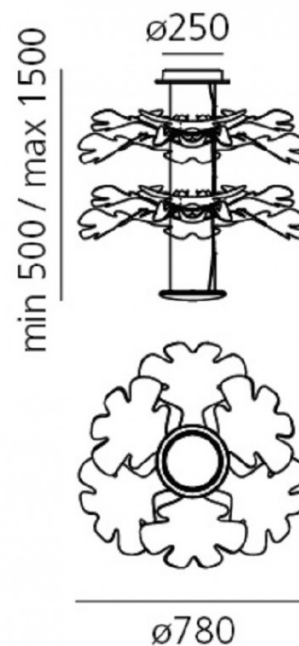

PRODUCT SPECIFICATION

Light Source: 44W, 3000K, 3146 lumens

IP Code: 20

Dimming: Dimmable via Artemide App

Dimensions: Ø78 cm
Ø25 cm ceiling canopy
Max Height from ceiling 20 cm

For all sales and technical enquiries, please contact: