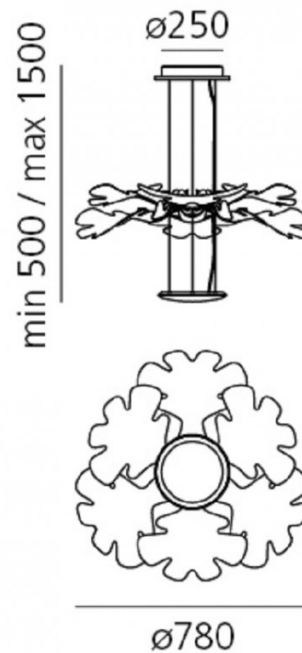

Chlorophilia App compatible by Artemide

Ross Lovegrove designed the Chlorophilia, a stunning suspension light bearing both Lovegrove's human and resourceful approach along with Artemide's know how. The suspension light has a clear organic form, with leaf-like shades, which interact with the space and complete it. Loegrove has been described by many as the a designer whose brought a new aesthetic expression into the modern day.

PRODUCT SPECIFICATION

- Light Source:** 44W, 3000K, 3146 lumens
- IP Code:** 20
- Dimming:** Dimmable via Artemide App
- Dimensions:** Ø 78 cm  
39.5 cm height  
65-150 cm cord length

**For all sales and technical enquiries, please contact:**