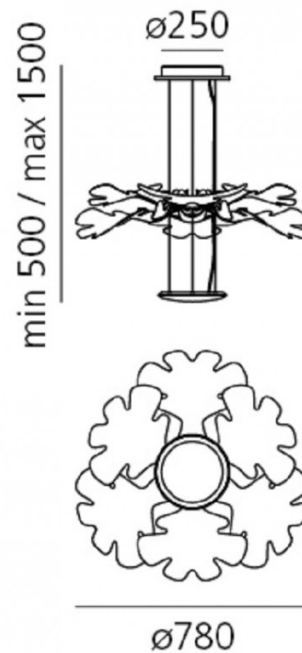

Chlorophilia App compatible by Artemide

Ross Lovegrove designed the Chlorophilia, a stunning suspension light bearing both Lovegrove's human and resourceful approach along with Artemide's know how. The suspension light has a clear organic form, with leaf-like shades, which interact with the space and complete it. Lovegrove has been described by many as the a designer whose brought a new aesthetic expression into the modern day.

PRODUCT SPECIFICATION

- Light Source:** 44W, 3000K, 3146 lumens
- IP Code:** 20
- Dimming:** Dimmable via Artemide App
- Dimensions:** Ø 78 cm
39.5 cm height
65-150 cm cord length

For all sales and technical enquiries, please contact: