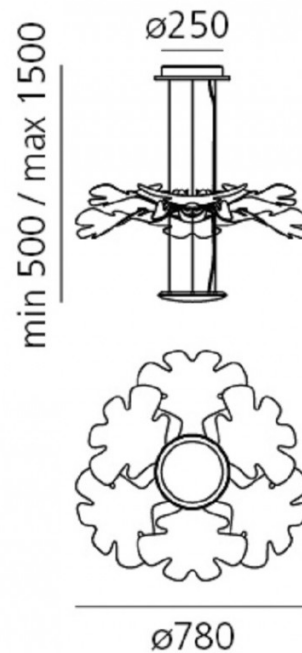

Chlorophilia App compatible by Artemide

Ross Lovegrove designed the Chlorophilia, a stunning suspension light bearing both Lovegrove's human and resourceful approach along with Artemide's know how. The suspension light has a clear organic form, with leaf-like shades, which interact with the space and complete it. Lovegrove has been described by many as the a designer whose brought a new aesthetic expression into the modern day.

PRODUCT SPECIFICATION

- Light Source:** 44W, 3000K, 3146 lumens
- IP Code:** 20
- Dimming:** Dimmable via Artemide App
- Dimensions:** Ø 78 cm  
39.5 cm height  
65-150 cm cord length

**For all sales and technical enquiries, please contact:**