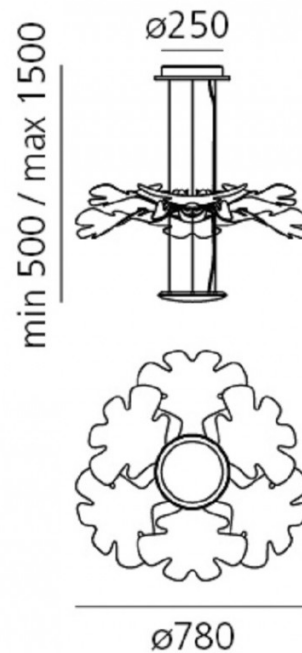

Chlorophilia App compatible by Artemide

Ross Lovegrove designed the Chlorophilia, a stunning suspension light bearing both Lovegrove's human and resourceful approach along with Artemide's know how. The suspension light has a clear organic form, with leaf-like shades, which interact with the space and complete it. Loegrove has been described by many as the a designer whose brought a new aesthetic expression into the modern day.

PRODUCT SPECIFICATION

- Light Source:** 44W, 3000K, 3146 lumens
- IP Code:** 20
- Dimming:** Dimmable via Artemide App
- Dimensions:** Ø 78 cm
39.5 cm height
65-150 cm cord length

For all sales and technical enquiries, please contact: