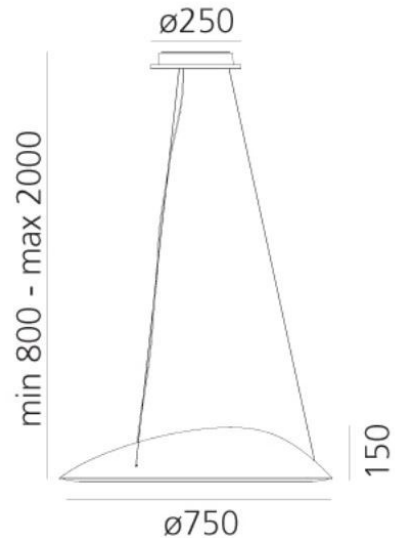

Artemide

Artemide Ameluna LED
Suspension App compatible

LA4447/APP

SOURCE: <https://www.davidvillagelighting.co.uk/product/Artemide-Ameluna-LED-Suspension-App-compatible/19910>

PRODUCT DESCRIPTION

Designer: Mercedes-Benz Style

PRODUCT SPECIFICATION

- Light Source:** 41W, 3000K, 4231 lumens
- IP Code:** 20
- Dimming:** Push to make/ switch dimming and dimmable via the Artemide APP. Please consult your electrician, additional wiring may be required on site.
- Dimensions:** Ø 75 cm
15 cm Height
Ø 25 cm Ceiling rose