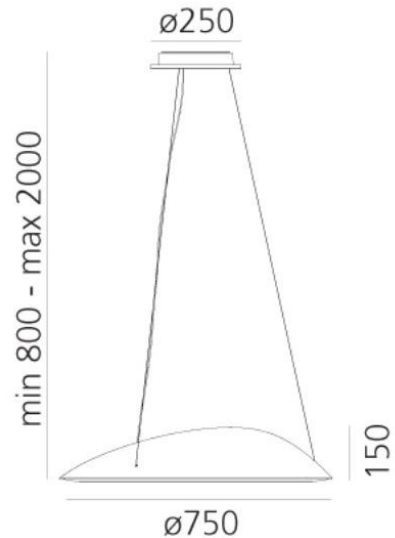

Artemide

Artemide Ameluna LED  
Suspension App compatible

LA4447/APP

SOURCE: <https://www.davidvillagelighting.co.uk/product/Artemide-Ameluna-LED-Suspension-App-compatible/19910>

PRODUCT DESCRIPTION

Designer: Mercedes-Benz Style

PRODUCT SPECIFICATION

- Light Source:** 41W, 3000K, 4231 lumens
- IP Code:** 20
- Dimming:** Push to make/ switch dimming and dimmable via the Artemide APP. Please consult your electrician, additional wiring may be required on site.
- Dimensions:** Ø 75 cm  
15 cm Height  
Ø 25 cm Ceiling rose