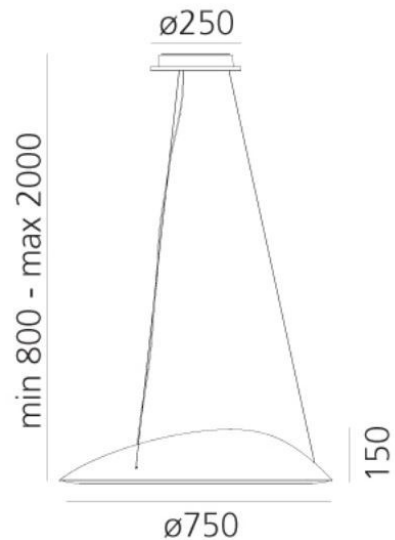

Artemide

Artemide Ameluna LED
Suspension App compatible

LA4447/APP

SOURCE: <https://www.davidvillagelighting.co.uk/product/Artemide-Ameluna-LED-Suspension-App-compatible/19910>

PRODUCT DESCRIPTION

Designer: Mercedes-Benz Style

PRODUCT SPECIFICATION

- Light Source:** 41W, 3000K, 4231 lumens
- IP Code:** 20
- Dimming:** Push to make/ switch dimming and dimmable via the Artemide APP. Please consult your electrician, additional wiring may be required on site.
- Dimensions:** Ø 75 cm
15 cm Height
Ø 25 cm Ceiling rose